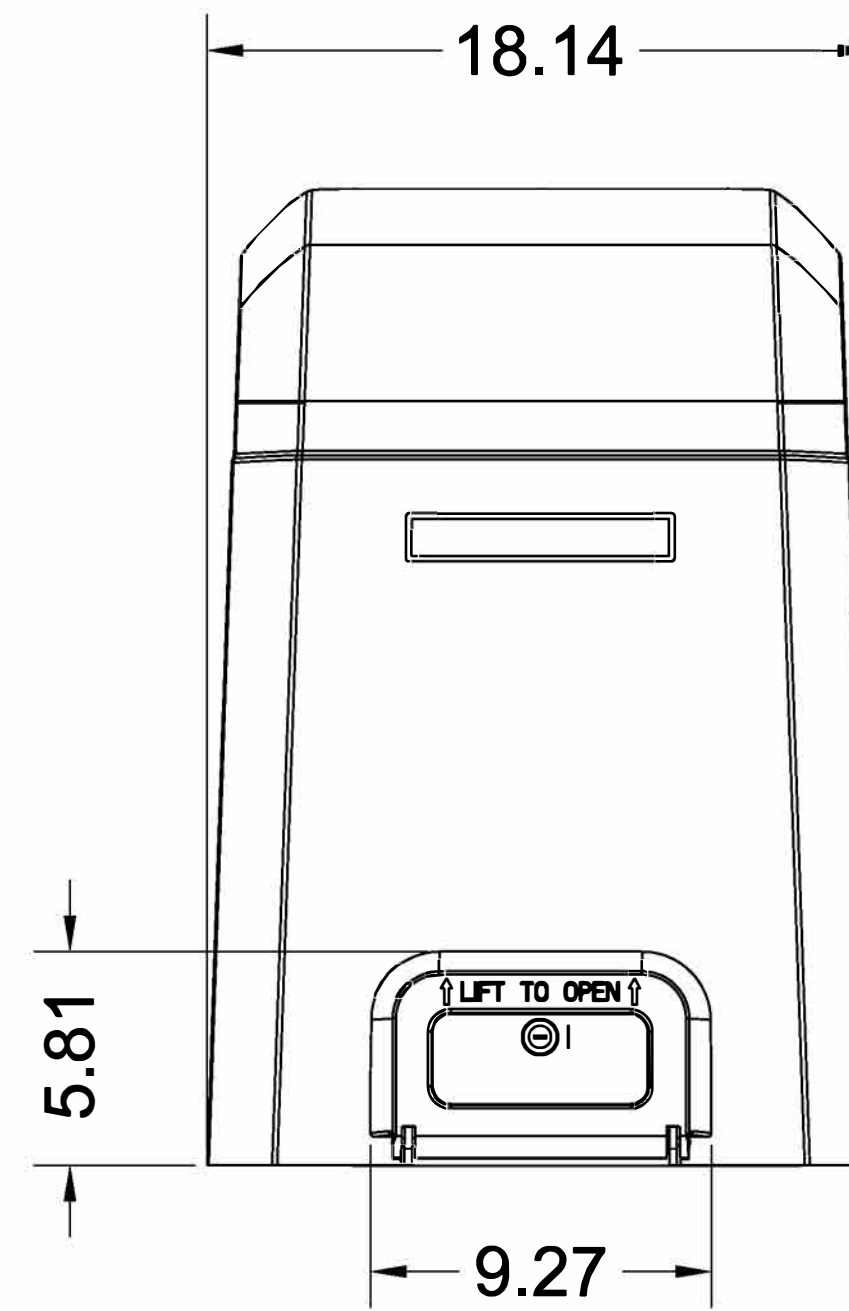

TOP VIEW

LEFT VIEW

FRONT VIEW

RIGHT VIEW

BOTTOM VIEW

MOUNTING HOLES
(4 PLCS.)

(SL300501U / SL300101U) AC HIGH-TRAFFIC
SLIDE GATE OPERATOR

LiftMaster®
LIFTMASTER (CHAMBERLAIN GROUP, INC.)
ENGINEERED SERVICES

DRW. BY: B. MOFFETT	REVISION:	SHEET NO: 1/1
DATE: 07/15/2019	SCALE: NTS	
TITLE: SL3000501U/ SL3000101U SLIDE GATE OPERATOR		
CAD FILE: -		