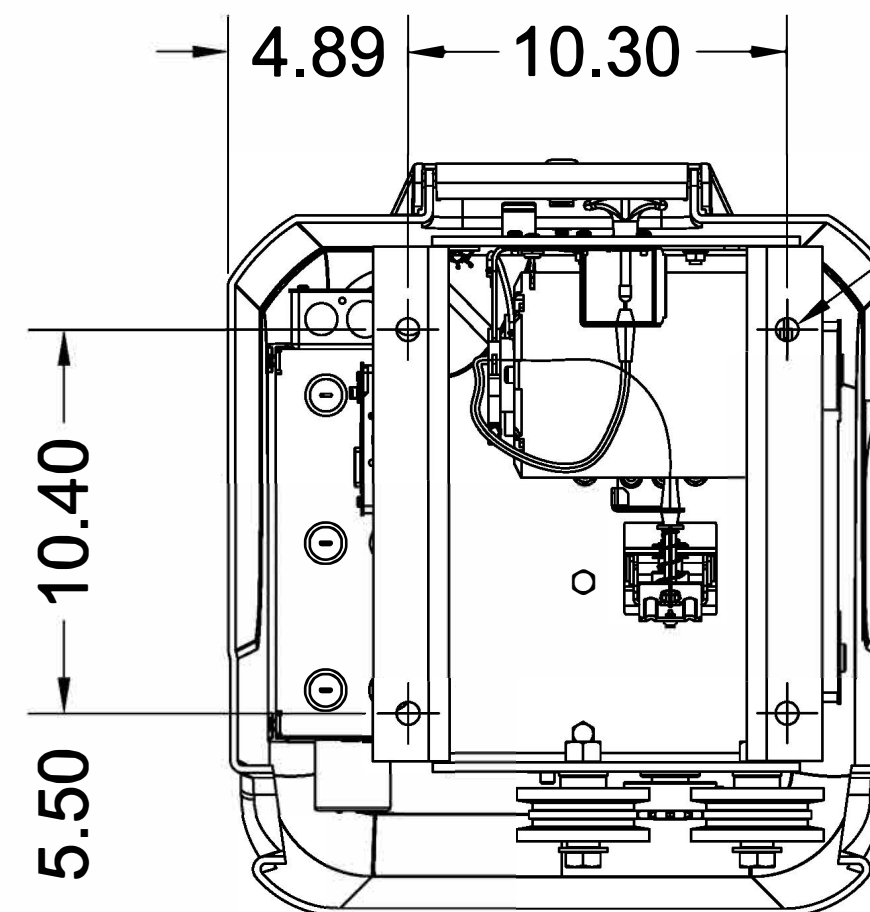

TOP VIEW

LEFT VIEW

FRONT VIEW

RIGHT VIEW

BOTTOM VIEW

MOUNTING HOLES
(4 PLCS.)

(SL300501U / SL300101U) AC HIGH-TRAFFIC
SLIDE GATE OPERATOR

LiftMaster®
LIFTMASTER (CHAMBERLAIN GROUP, INC.)
ENGINEERED SERVICES

DRW. BY: B. MOFFETT	REVISION:	SHEET NO: 1/1
DATE: 07/15/2019	SCALE: NTS	
TITLE: SL3000501U/ SL3000101U SLIDE GATE OPERATOR		
CAD FILE: -		