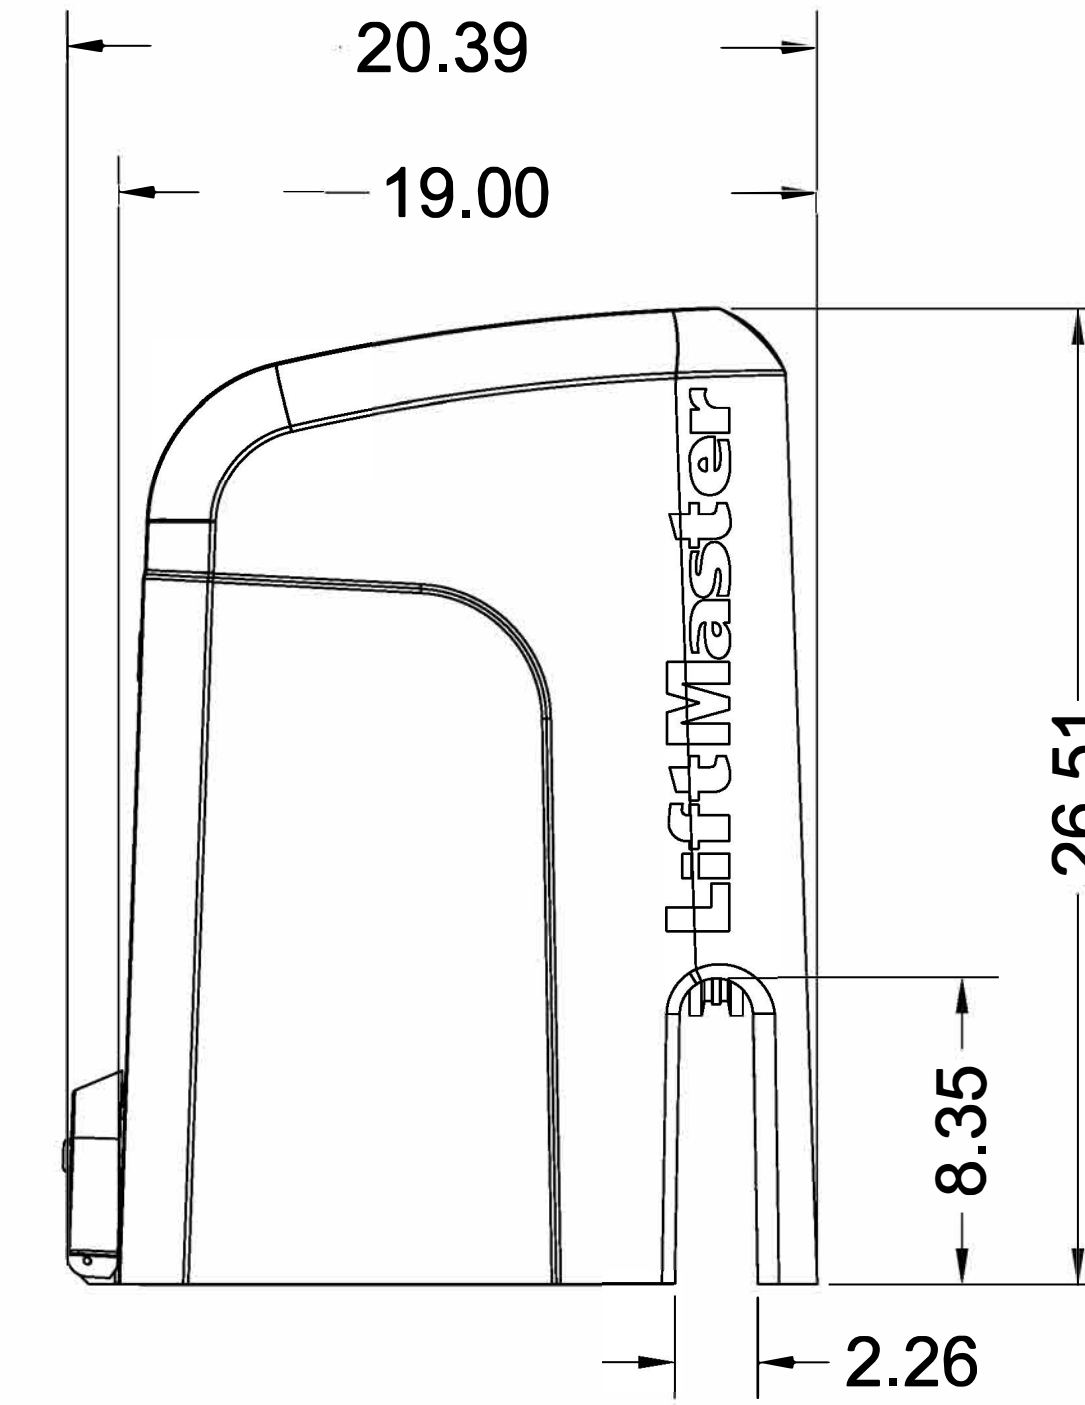

TOP VIEW

LEFT VIEW

FRONT VIEW

RIGHT VIEW

BOTTOM VIEW

MOUNTING HOLES
(4 PLCS.)

(SL300501U / SL300101U) AC HIGH-TRAFFIC
SLIDE GATE OPERATOR

LiftMaster®
LIFTMASTER (CHAMBERLAIN GROUP, INC.)
ENGINEERED SERVICES

DRW. BY: B. MOFFETT	REVISION:	SHEET NO: 1/1
DATE: 07/15/2019	SCALE: NTS	
TITLE: SL3000501U/ SL3000101U SLIDE GATE OPERATOR		
CAD FILE: -		