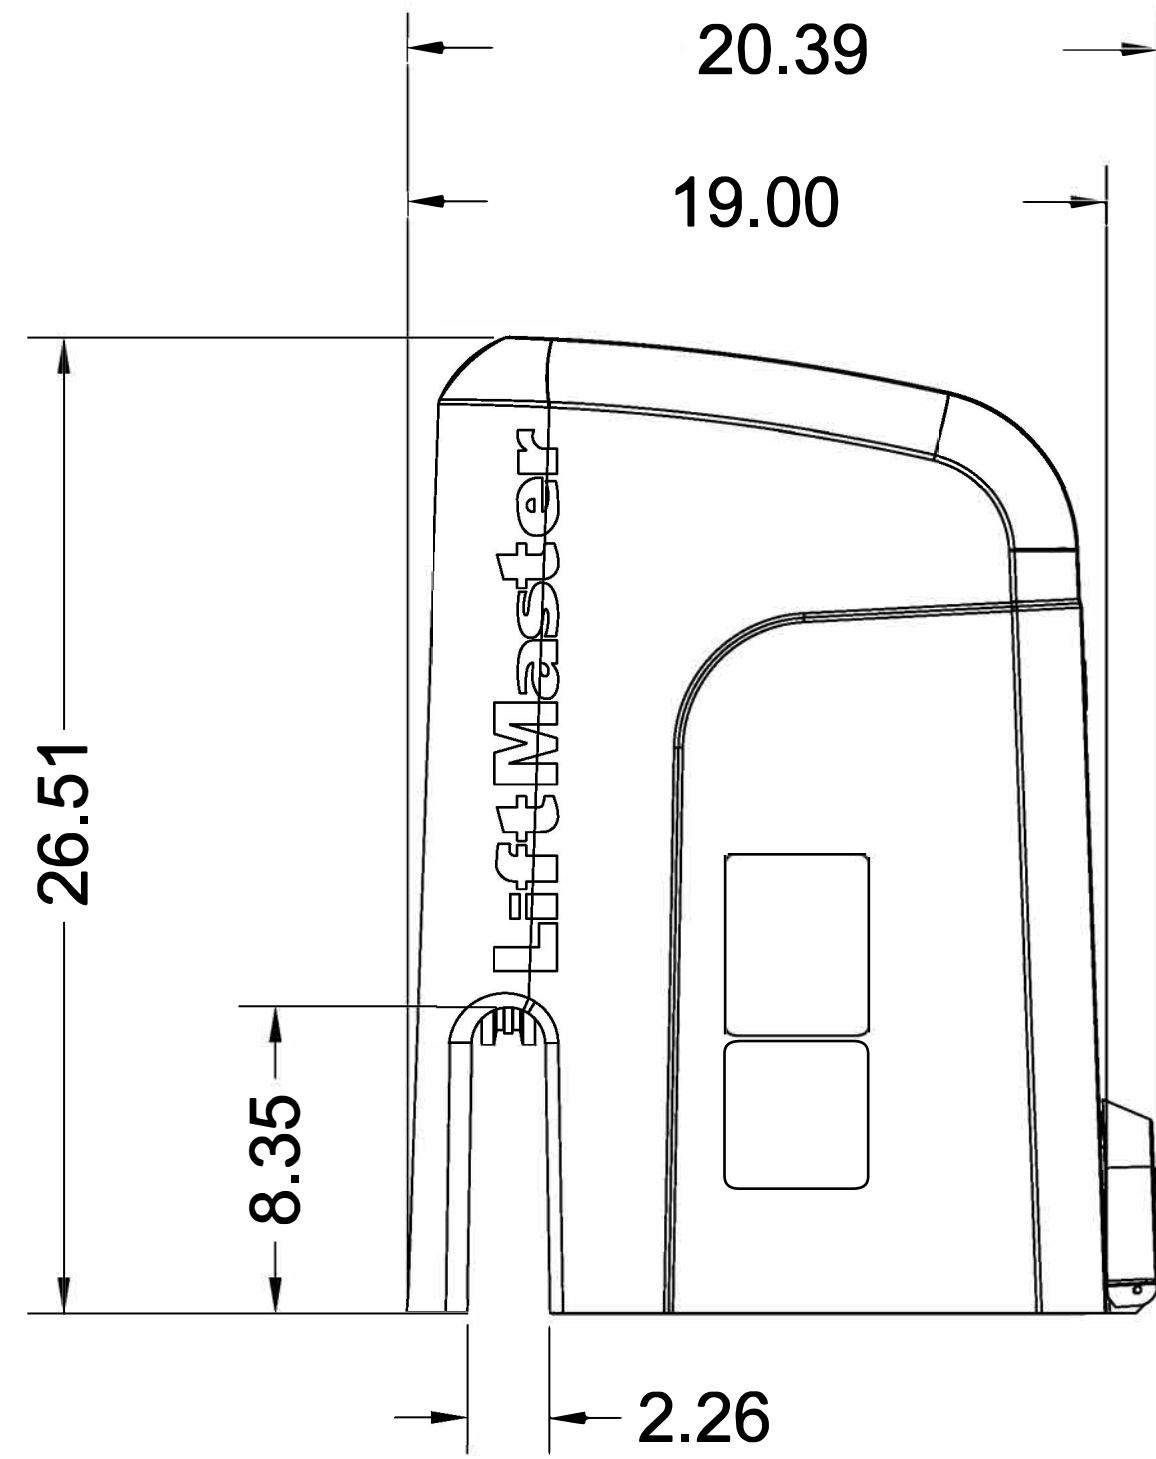

TOP VIEW

LEFT VIEW

FRONT VIEW

RIGHT VIEW

BOTTOM VIEW

MOUNTING HOLES
(4 PLCS.)

(SL300501U / SL300101U) AC HIGH-TRAFFIC
SLIDE GATE OPERATOR

LiftMaster®
LIFTMASTER (CHAMBERLAIN GROUP, INC.)
ENGINEERED SERVICES

DRW. BY: B. MOFFETT	REVISION:	SHEET NO: 1/1
DATE: 07/15/2019	SCALE: NTS	
TITLE: SL3000501U/ SL3000101U SLIDE GATE OPERATOR		
CAD FILE: -		