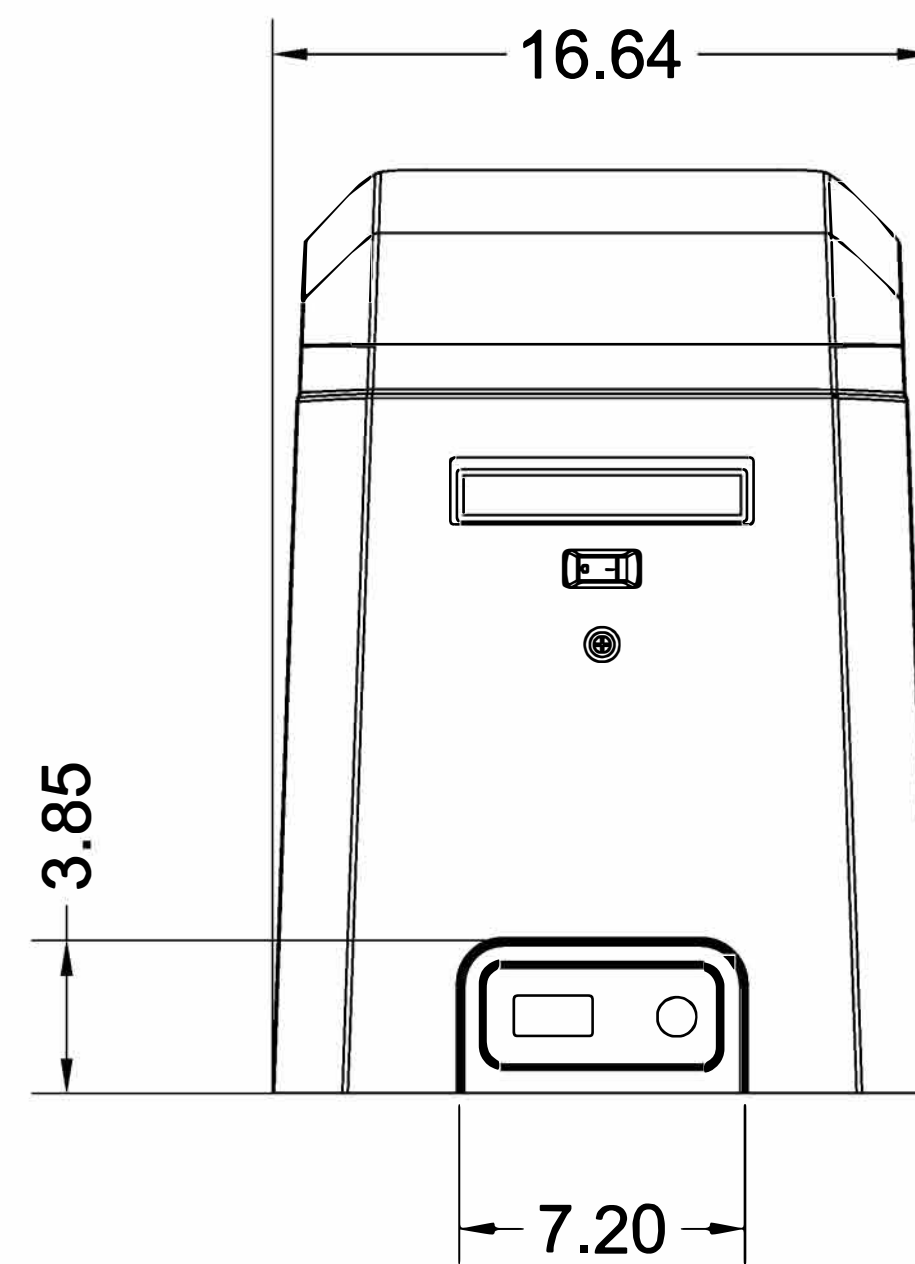

TOP VIEW

LEFT VIEW

FRONT VIEW

RIGHT VIEW

BOTTOM VIEW

(RSL12U) 12VDC RESIDENTIAL LIGHT COMMERCIAL
SLIDE GATE OPERATOR

LiftMaster®

LIFTMASTER (CHAMBERLAIN GROUP, INC.)
ENGINEERED SERVICES

DRW. BY: B. MOFFETT

REVISION:

DATE: 07/12/2019

SCALE: NTS

TITLE: RSL12U SLIDE GATE OPERATOR

CAD FILE: -

SHEET NO:

1/1