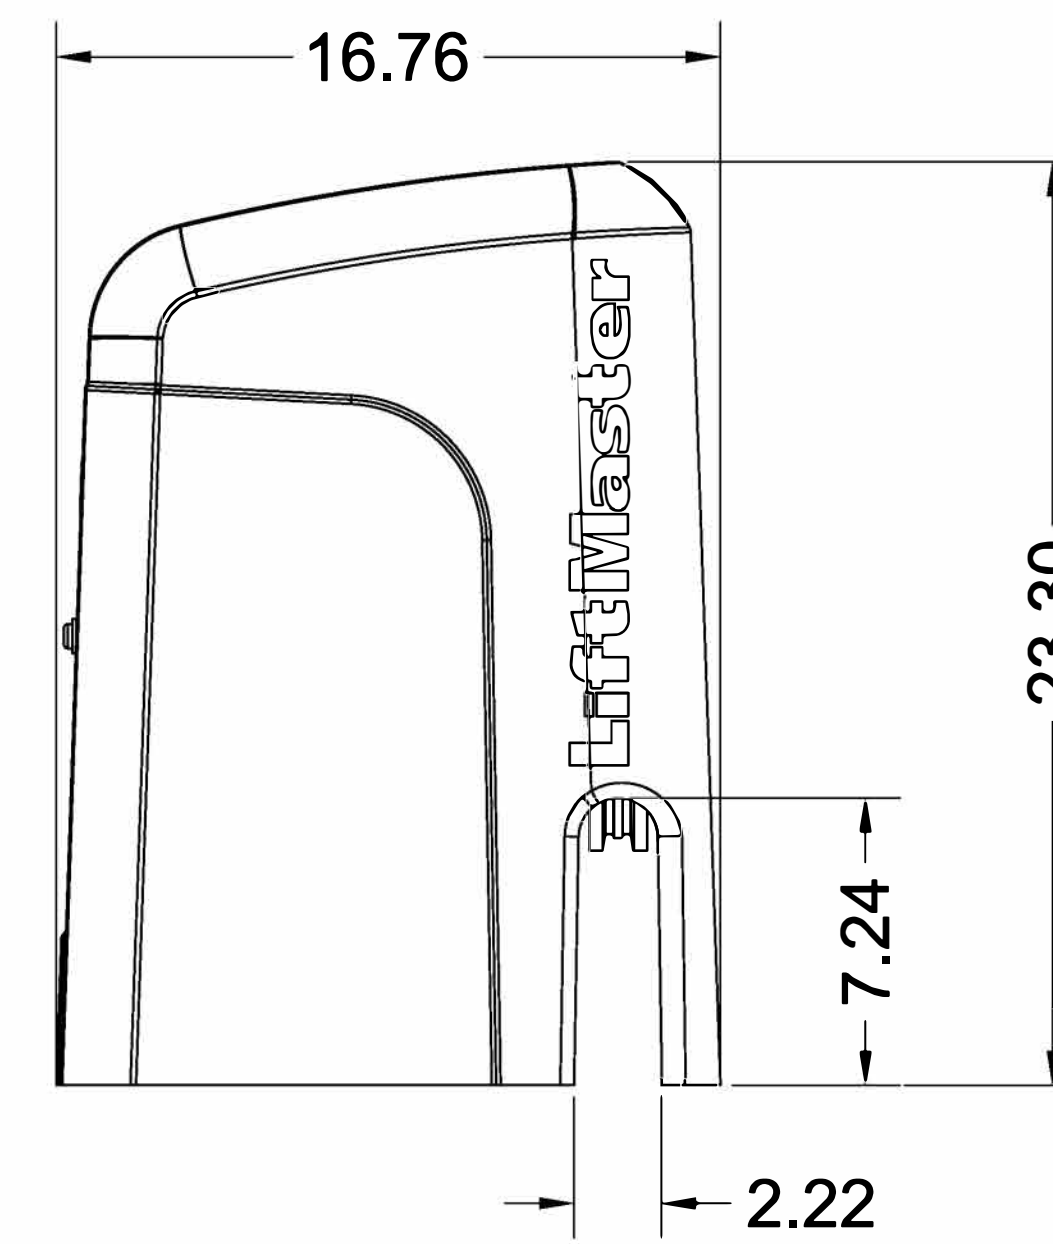

TOP VIEW

LEFT VIEW

FRONT VIEW

RIGHT VIEW

BOTTOM VIEW

(RSL12U) 12VDC RESIDENTIAL LIGHT COMMERCIAL
SLIDE GATE OPERATOR

LiftMaster®

LIFTMASTER (CHAMBERLAIN GROUP, INC.)
ENGINEERED SERVICES

DRW. BY: B. MOFFETT

REVISION:

DATE: 07/12/2019

SCALE: NTS

TITLE: RSL12U SLIDE GATE OPERATOR

CAD FILE: -

SHEET NO:

1/1