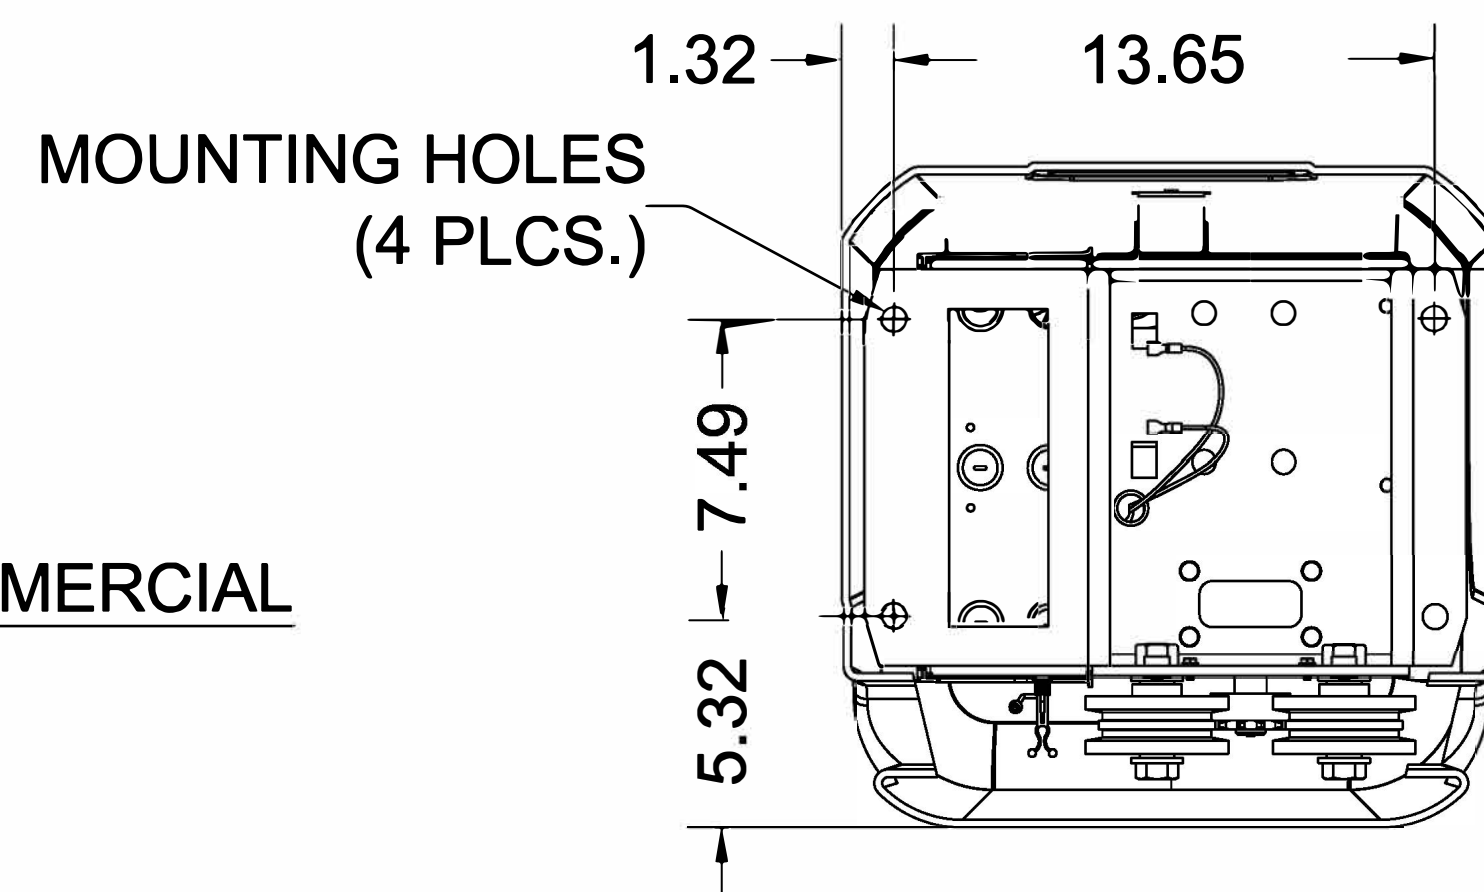

TOP VIEW

LEFT VIEW

FRONT VIEW

RIGHT VIEW

BOTTOM VIEW

(RSL12U) 12VDC RESIDENTIAL LIGHT COMMERCIAL
SLIDE GATE OPERATOR

LiftMaster®

LIFTMASTER (CHAMBERLAIN GROUP, INC.)
ENGINEERED SERVICES

DRW. BY: B. MOFFETT

REVISION:

DATE: 07/12/2019

SCALE: NTS

TITLE: RSL12U SLIDE GATE OPERATOR

CAD FILE: -

SHEET NO:

1/1