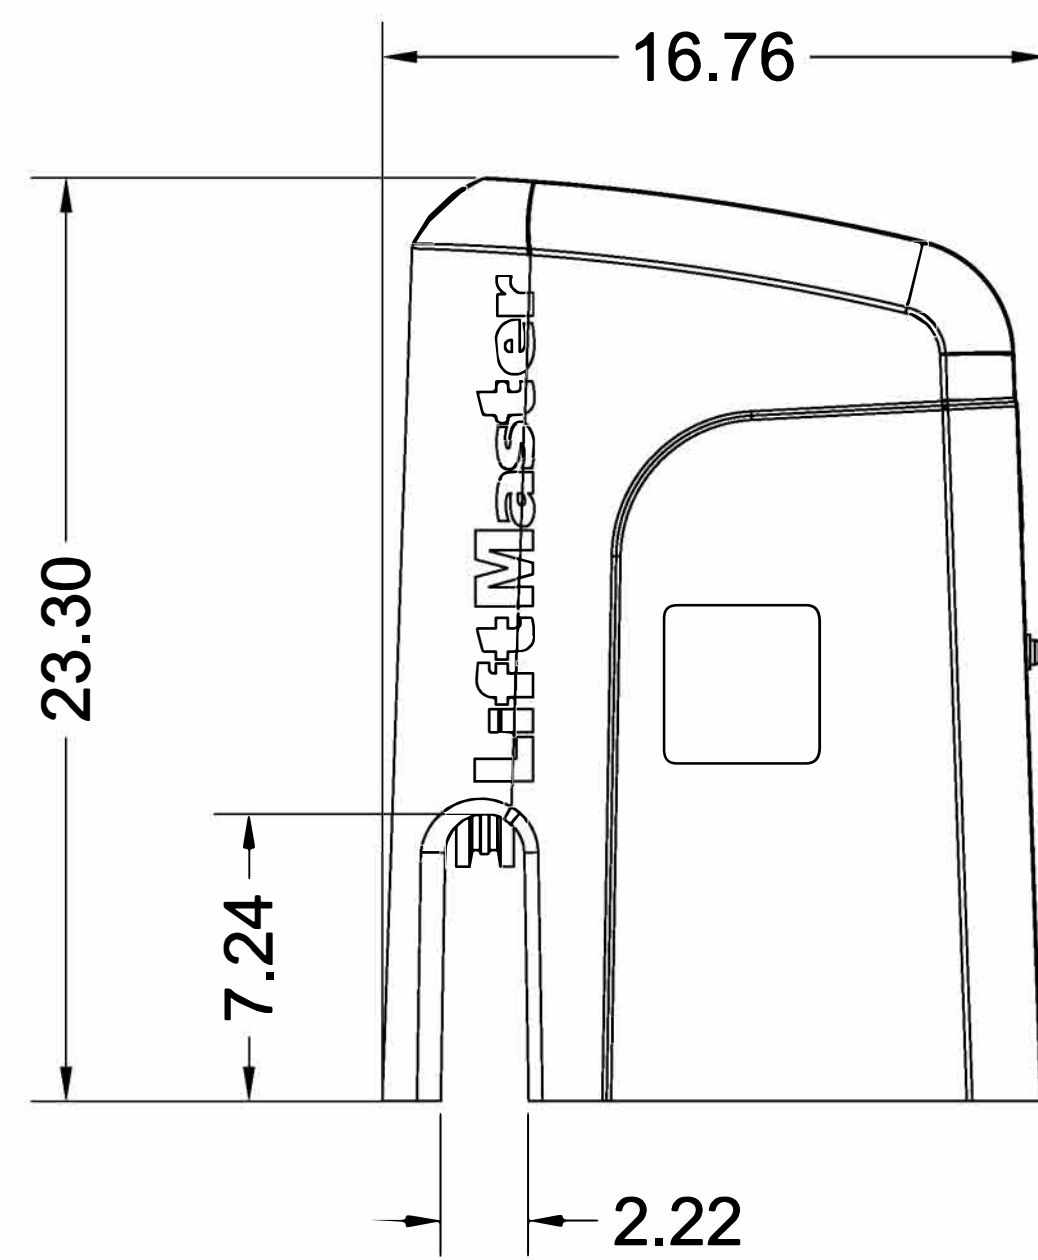

TOP VIEW

LEFT VIEW

FRONT VIEW

RIGHT VIEW

BOTTOM VIEW

(RSL12U) 12VDC RESIDENTIAL LIGHT COMMERCIAL
SLIDE GATE OPERATOR

LiftMaster®

LIFTMASTER (CHAMBERLAIN GROUP, INC.)
ENGINEERED SERVICES

DRW. BY: B. MOFFETT

REVISION:

DATE: 07/12/2019

SCALE: NTS

TITLE: RSL12U SLIDE GATE OPERATOR

CAD FILE: -

SHEET NO:

1/1