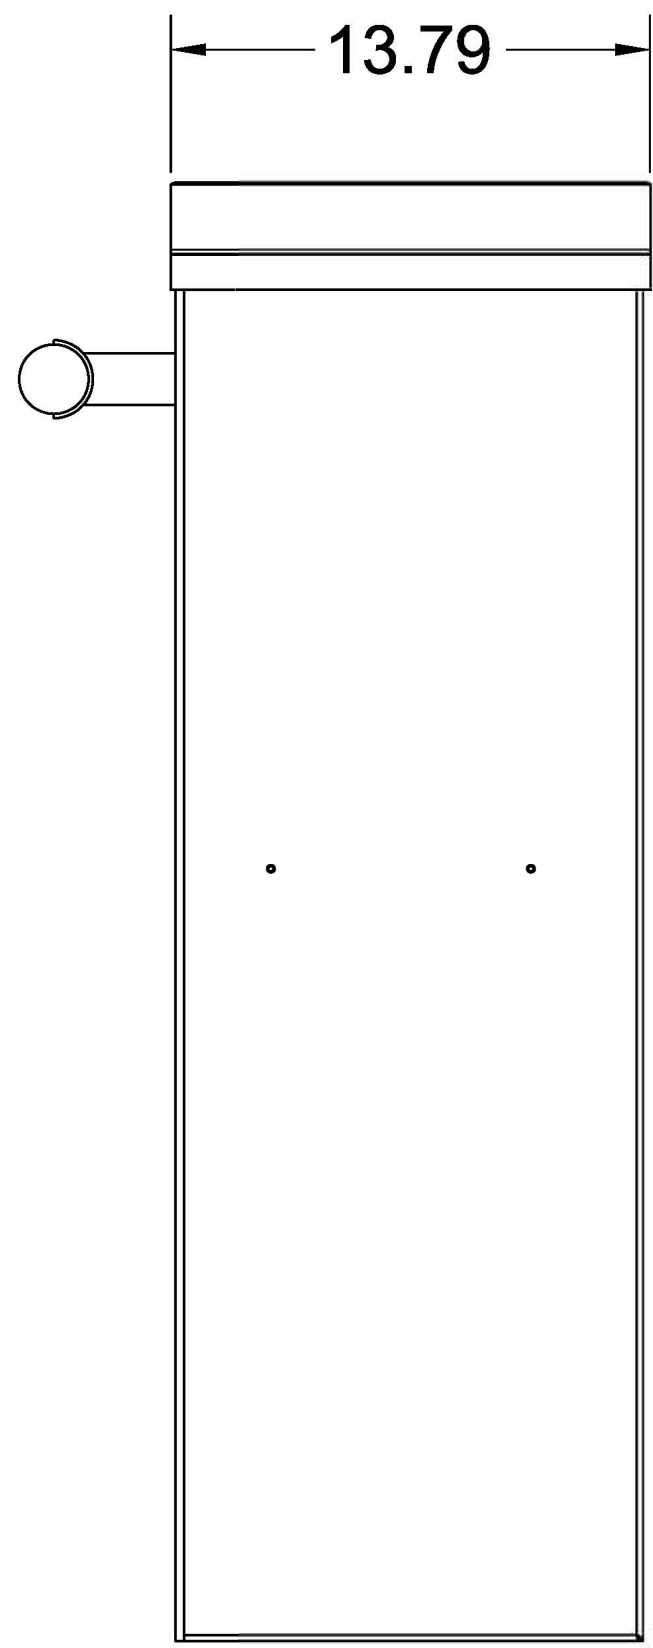

TOP VIEW

SIDE VIEW

FRONT VIEW

MOUNTING HOLES  
(4 PLCS.)

BOTTOM / MOUNTING VIEW

(MAT) MEGA ARM TOWER - HIGH PERFORMANCE DC  
BARRIER GATE OPERATOR

		<b>1/1</b>
DRW. BY: B. MOFFETT	REVISION:	
DATE: 08/06/2019	SCALE: NTS	
TITLE: (MAT) BARRIER GATE OPERATOR		
CAD FILE: -		