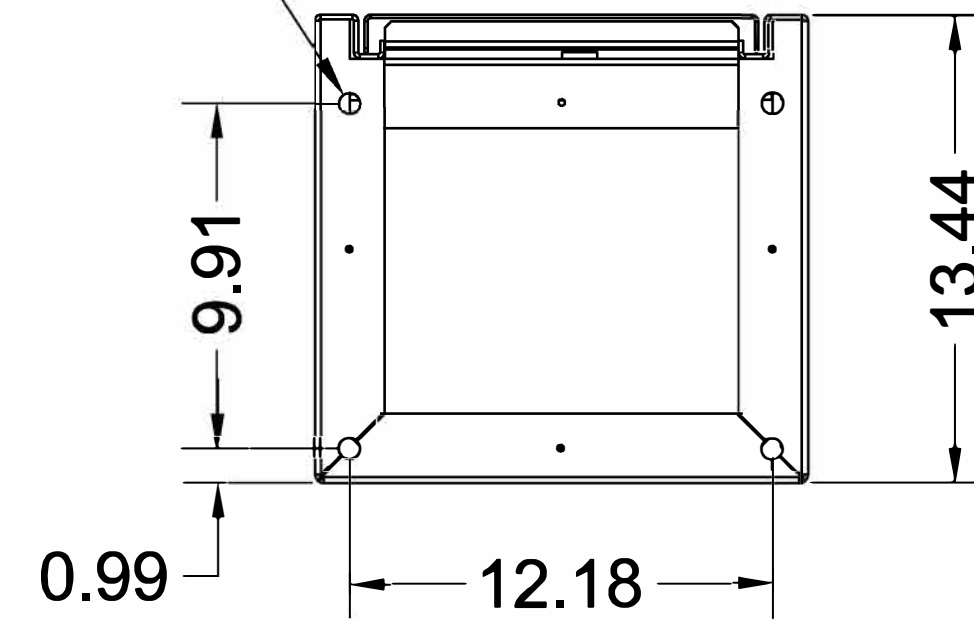

TOP VIEW

SIDE VIEW

FRONT VIEW

MOUNTING HOLES  
(4 PLCS.)

BOTTOM / MOUNTING VIEW

(MAT) MEGA ARM TOWER - HIGH PERFORMANCE DC  
BARRIER GATE OPERATOR

		<b>1/1</b>
DRW. BY: B. MOFFETT	REVISION:	
DATE: 08/06/2019	SCALE: NTS	
TITLE: (MAT) BARRIER GATE OPERATOR		
CAD FILE: -		