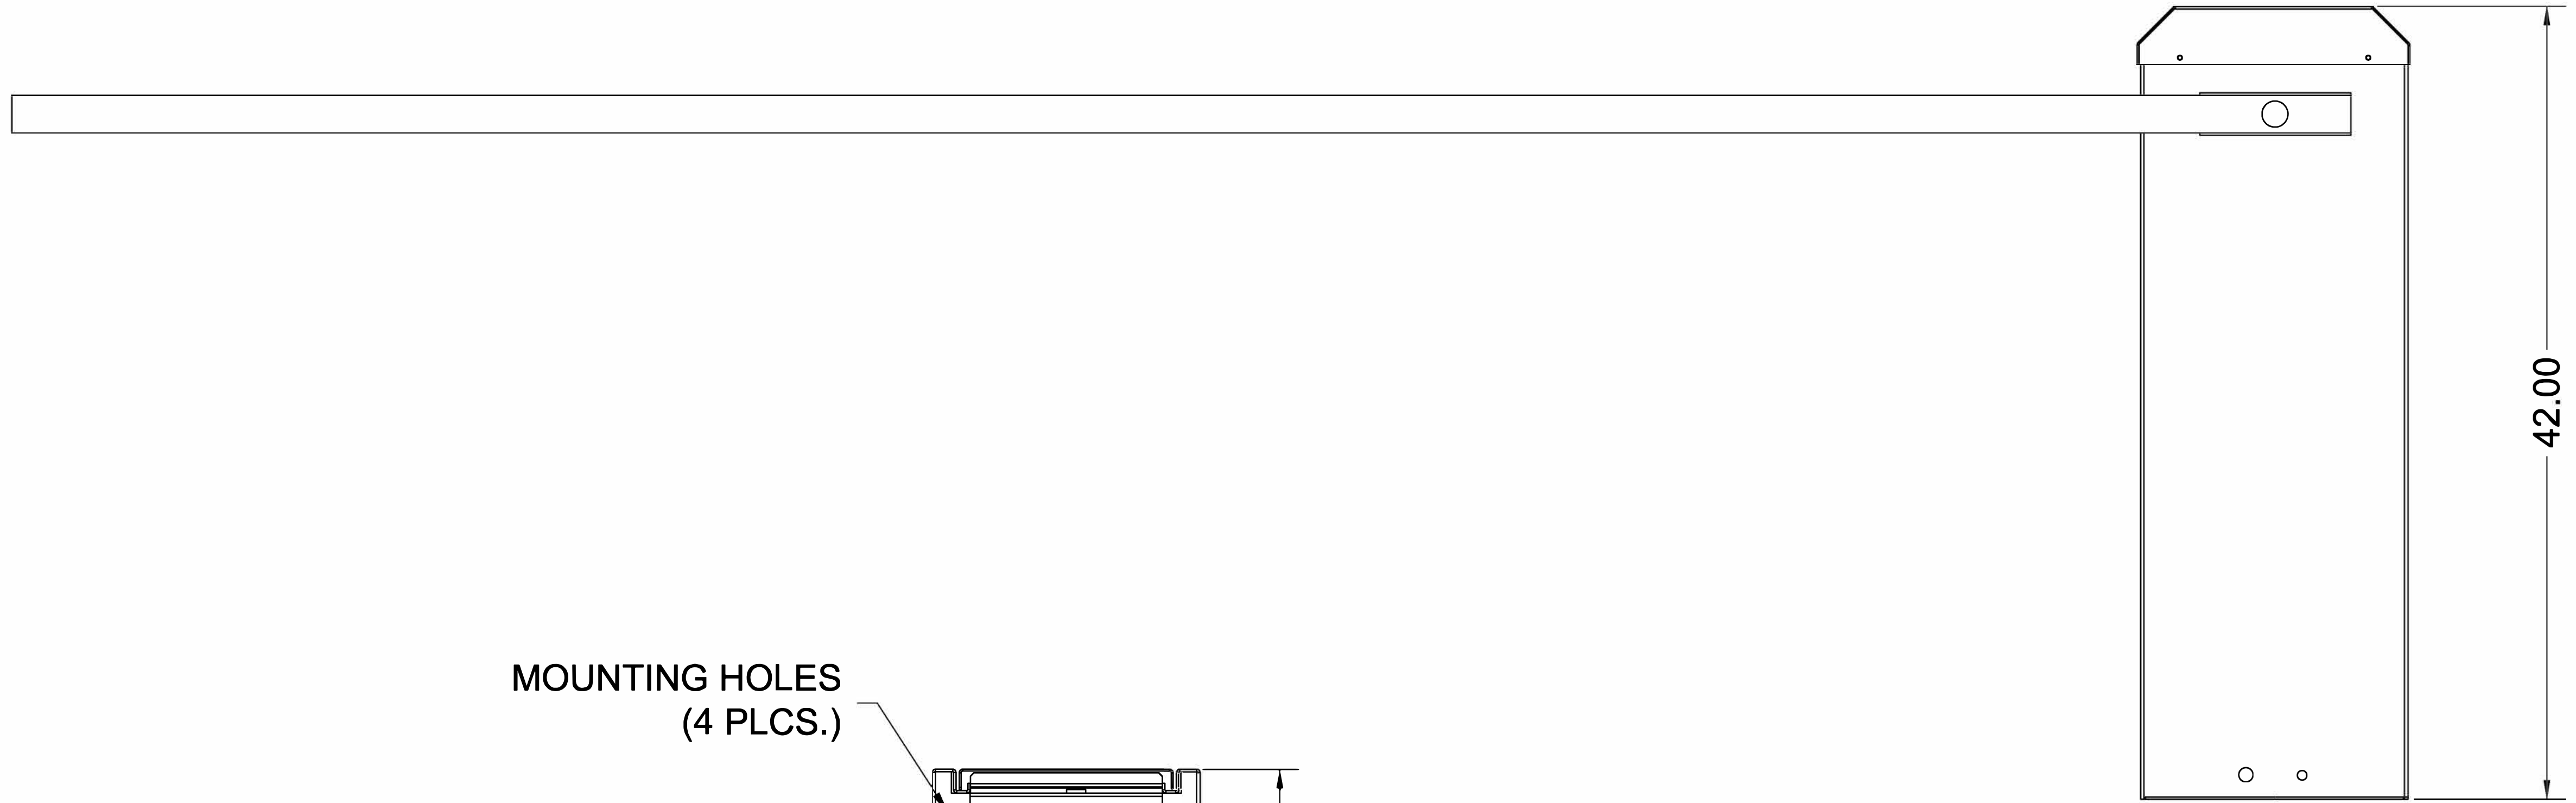

TOP VIEW

SIDE VIEW

FRONT VIEW

MOUNTING HOLES  
(4 PLCS.)

BOTTOM / MOUNTING VIEW

(MAT) MEGA ARM TOWER - HIGH PERFORMANCE DC  
BARRIER GATE OPERATOR

		<b>1/1</b>
DRW. BY: B. MOFFETT	REVISION:	
DATE: 08/06/2019	SCALE: NTS	
TITLE: (MAT) BARRIER GATE OPERATOR		
CAD FILE: -		