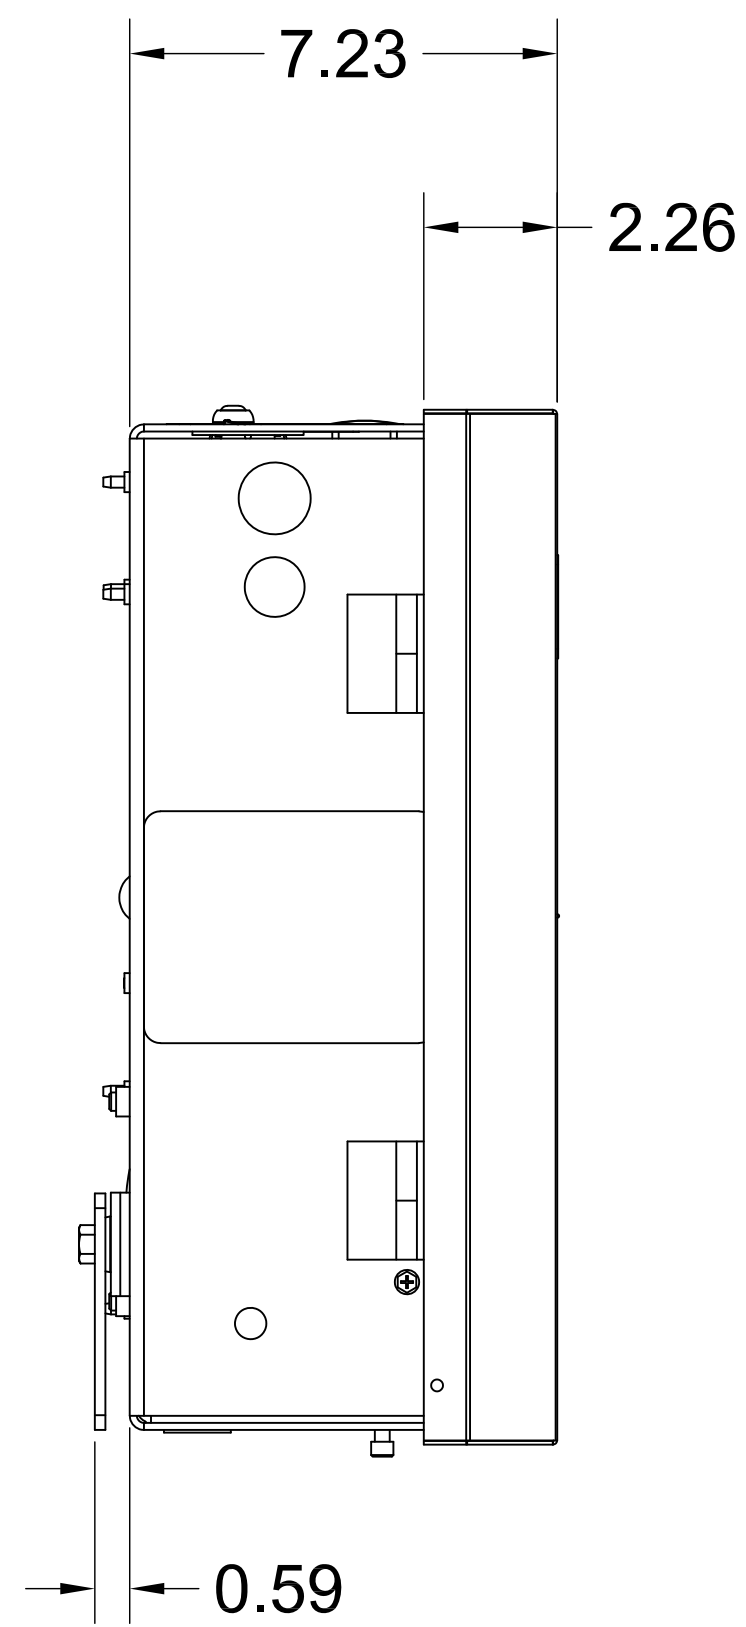

TOP VIEW

LEFT VIEW

FRONT VIEW

RIGHT VIEW

BACK VIEW

BOTTOM VIEW

(HCTDCU) 24VDC HIGH-TRAFFIC
OVERHEAD DOOR AND GATE OPERATOR

LiftMaster[®]
LIFTMASTER (CHAMBERLAIN GROUP, INC.)
ENGINEERED SERVICES

DRW. BY: B. MOFFETT	REVISION:	SHEET NO: 1/1
DATE: 07/16/2019	SCALE: NTS	
TITLE: HCTDCU OVERHEAD DOOR & GATE OPERATOR		
CAD FILE: -		