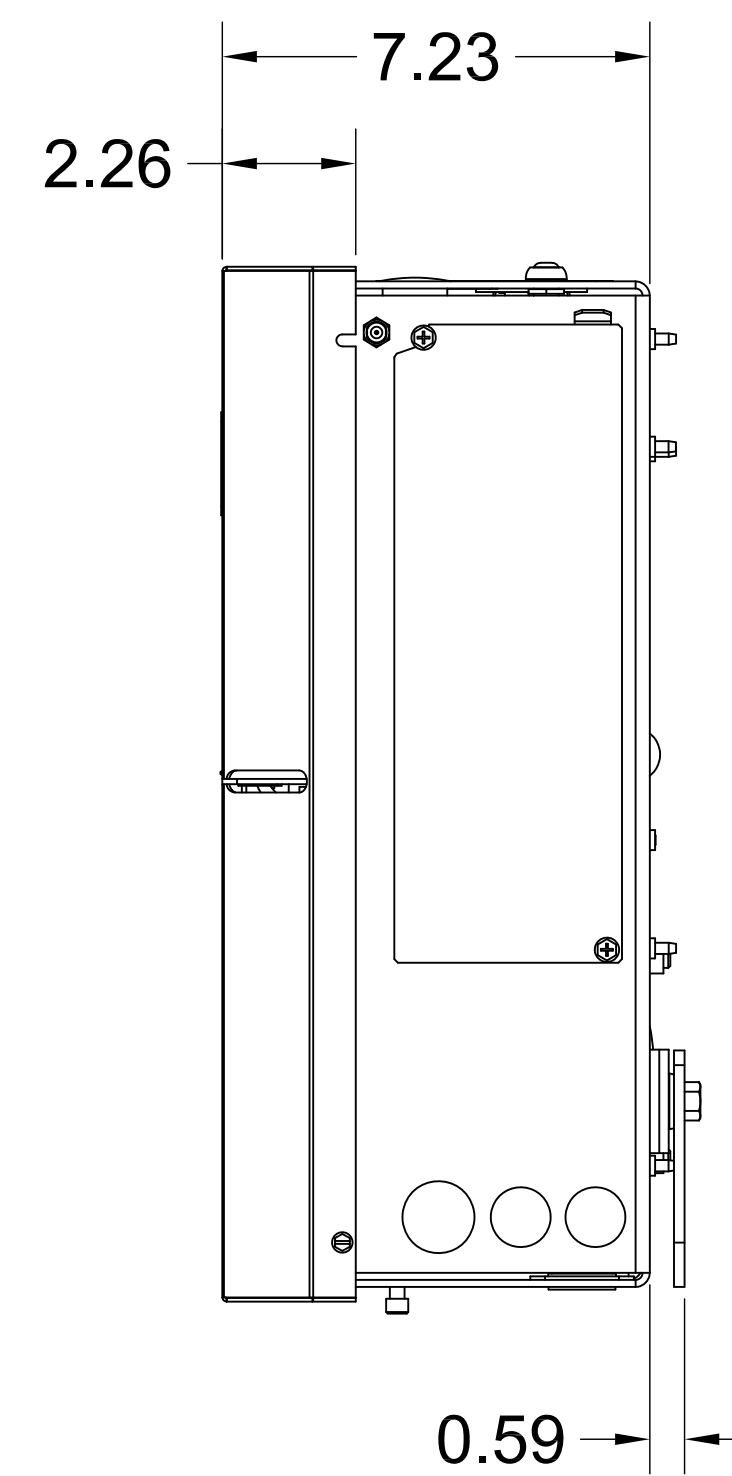

TOP VIEW

LEFT VIEW

FRONT VIEW

RIGHT VIEW

BACK VIEW

BOTTOM VIEW

(HCTDCU) 24VDC HIGH-TRAFFIC
OVERHEAD DOOR AND GATE OPERATOR

LiftMaster[®]
LIFTMASTER (CHAMBERLAIN GROUP, INC.)
ENGINEERED SERVICES

DRW. BY: B. MOFFETT	REVISION:	SHEET NO: 1/1
DATE: 07/16/2019	SCALE: NTS	
TITLE: HCTDCU OVERHEAD DOOR & GATE OPERATOR		
CAD FILE: -		