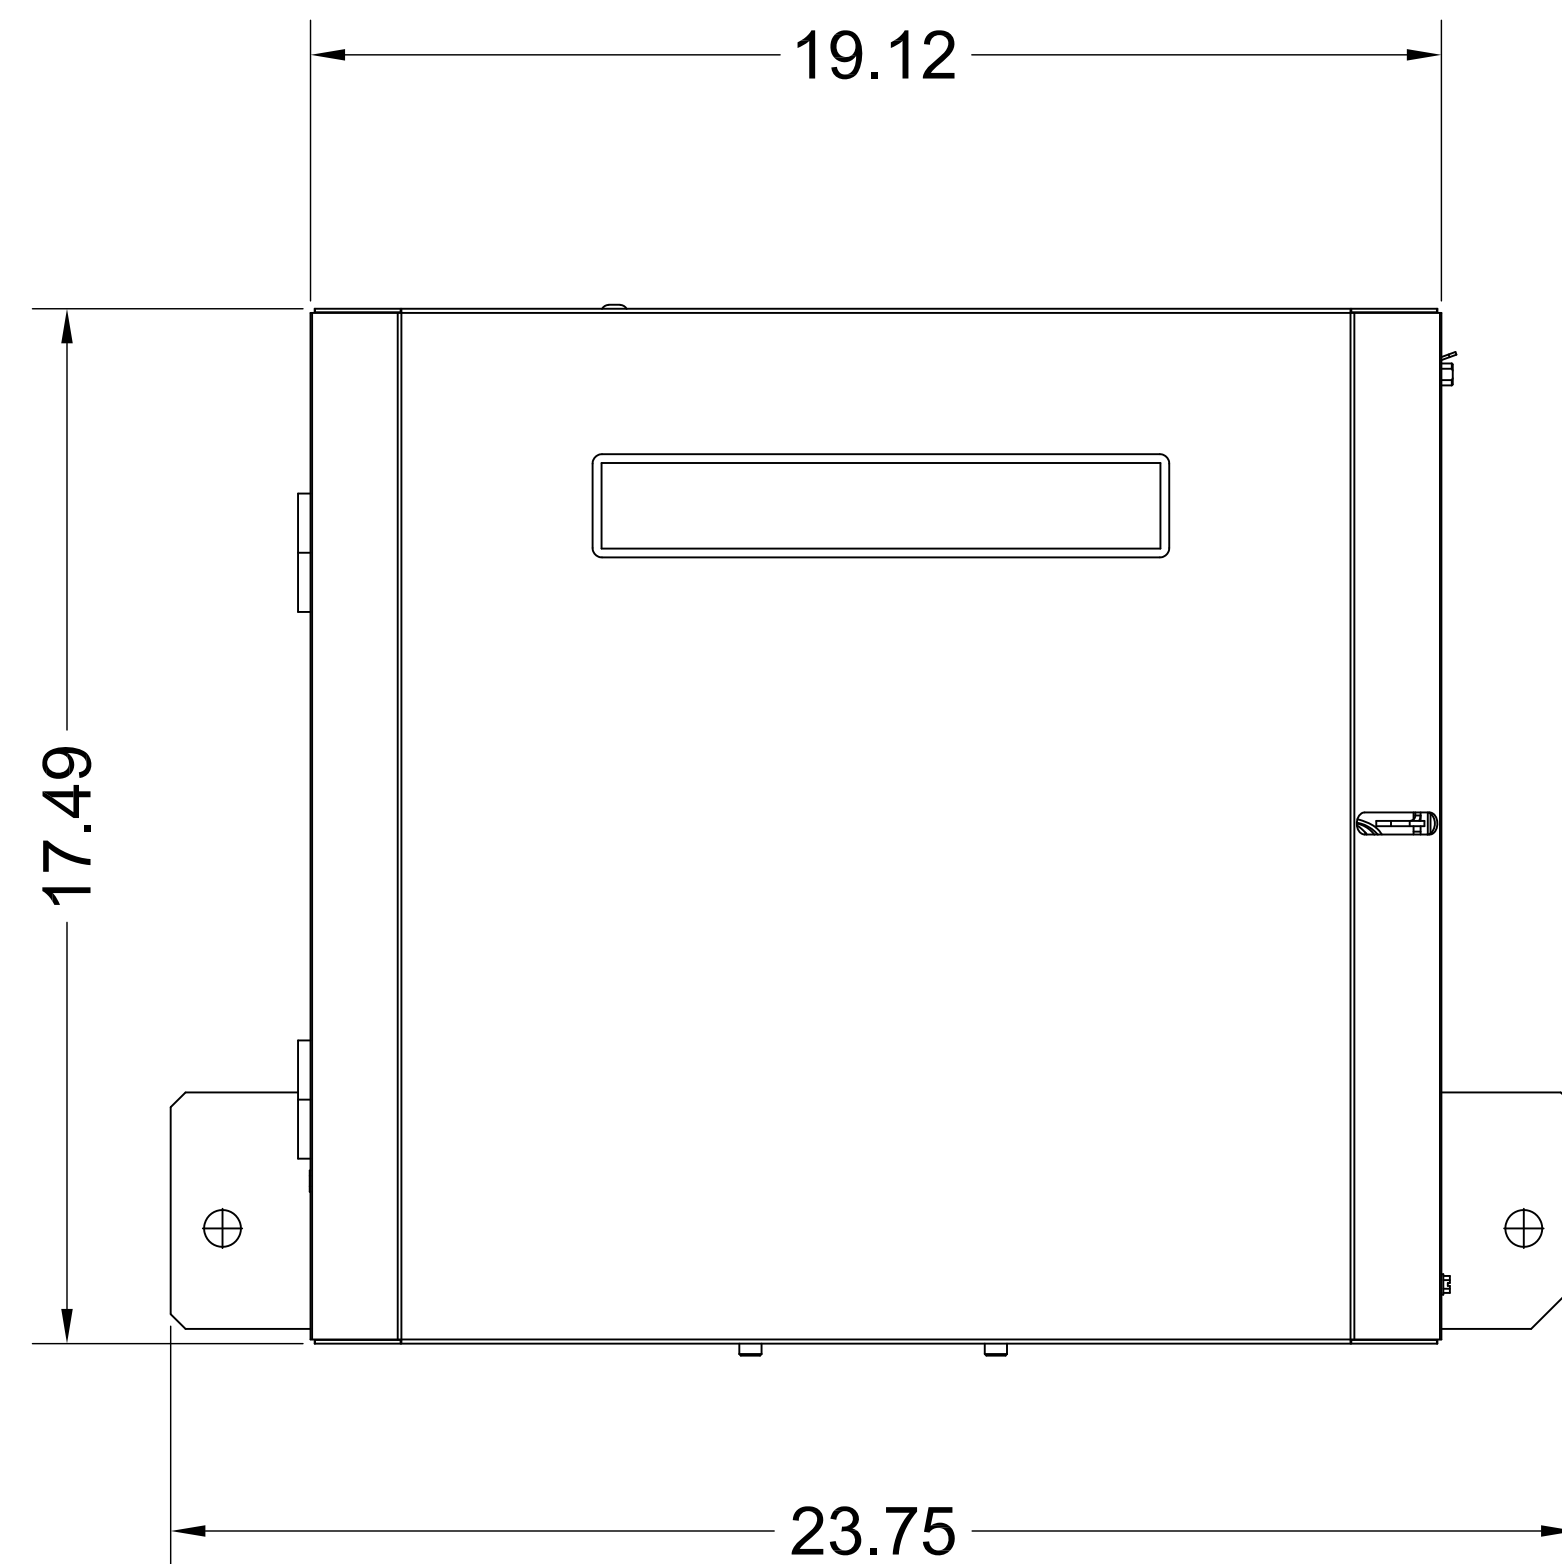

TOP VIEW

LEFT VIEW

FRONT VIEW

RIGHT VIEW

BACK VIEW

BOTTOM VIEW

(HCTDCU) 24VDC HIGH-TRAFFIC
OVERHEAD DOOR AND GATE OPERATOR

LiftMaster[®]
LIFTMASTER (CHAMBERLAIN GROUP, INC.)
ENGINEERED SERVICES

DRW. BY: B. MOFFETT	REVISION:	SHEET NO: 1/1
DATE: 07/16/2019	SCALE: NTS	
TITLE: HCTDCU OVERHEAD DOOR & GATE OPERATOR		
CAD FILE: -		