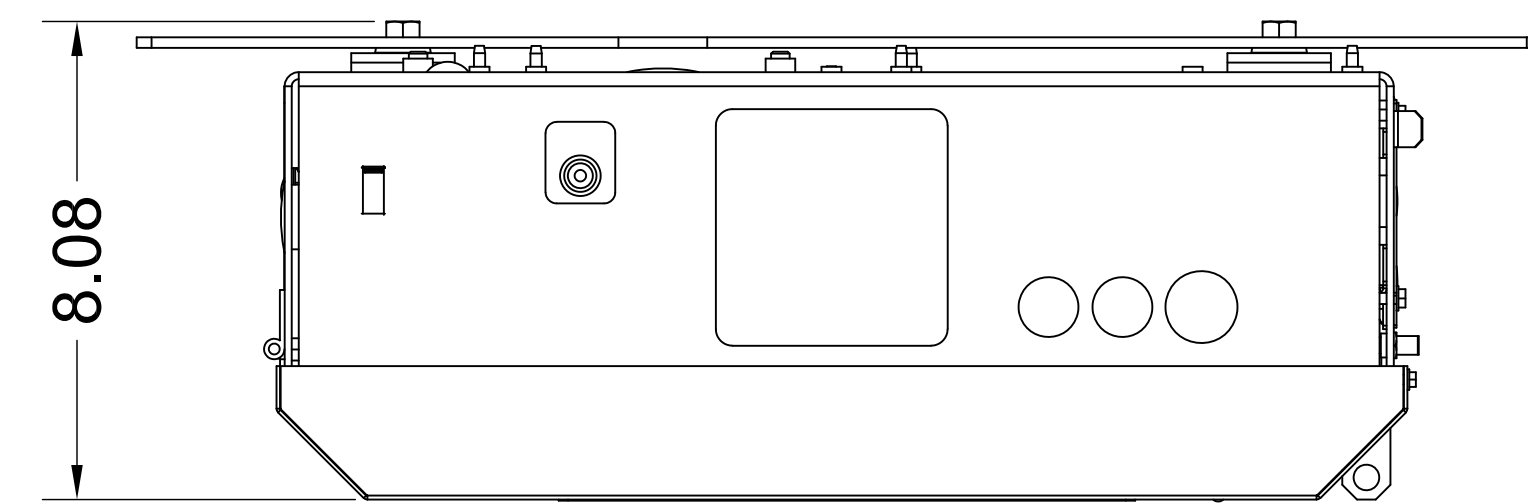

TOP VIEW

LEFT VIEW

FRONT VIEW

RIGHT VIEW

BACK VIEW

BOTTOM VIEW

(HCTDCU) 24VDC HIGH-TRAFFIC
OVERHEAD DOOR AND GATE OPERATOR

LiftMaster[®]
LIFTMASTER (CHAMBERLAIN GROUP, INC.)
ENGINEERED SERVICES