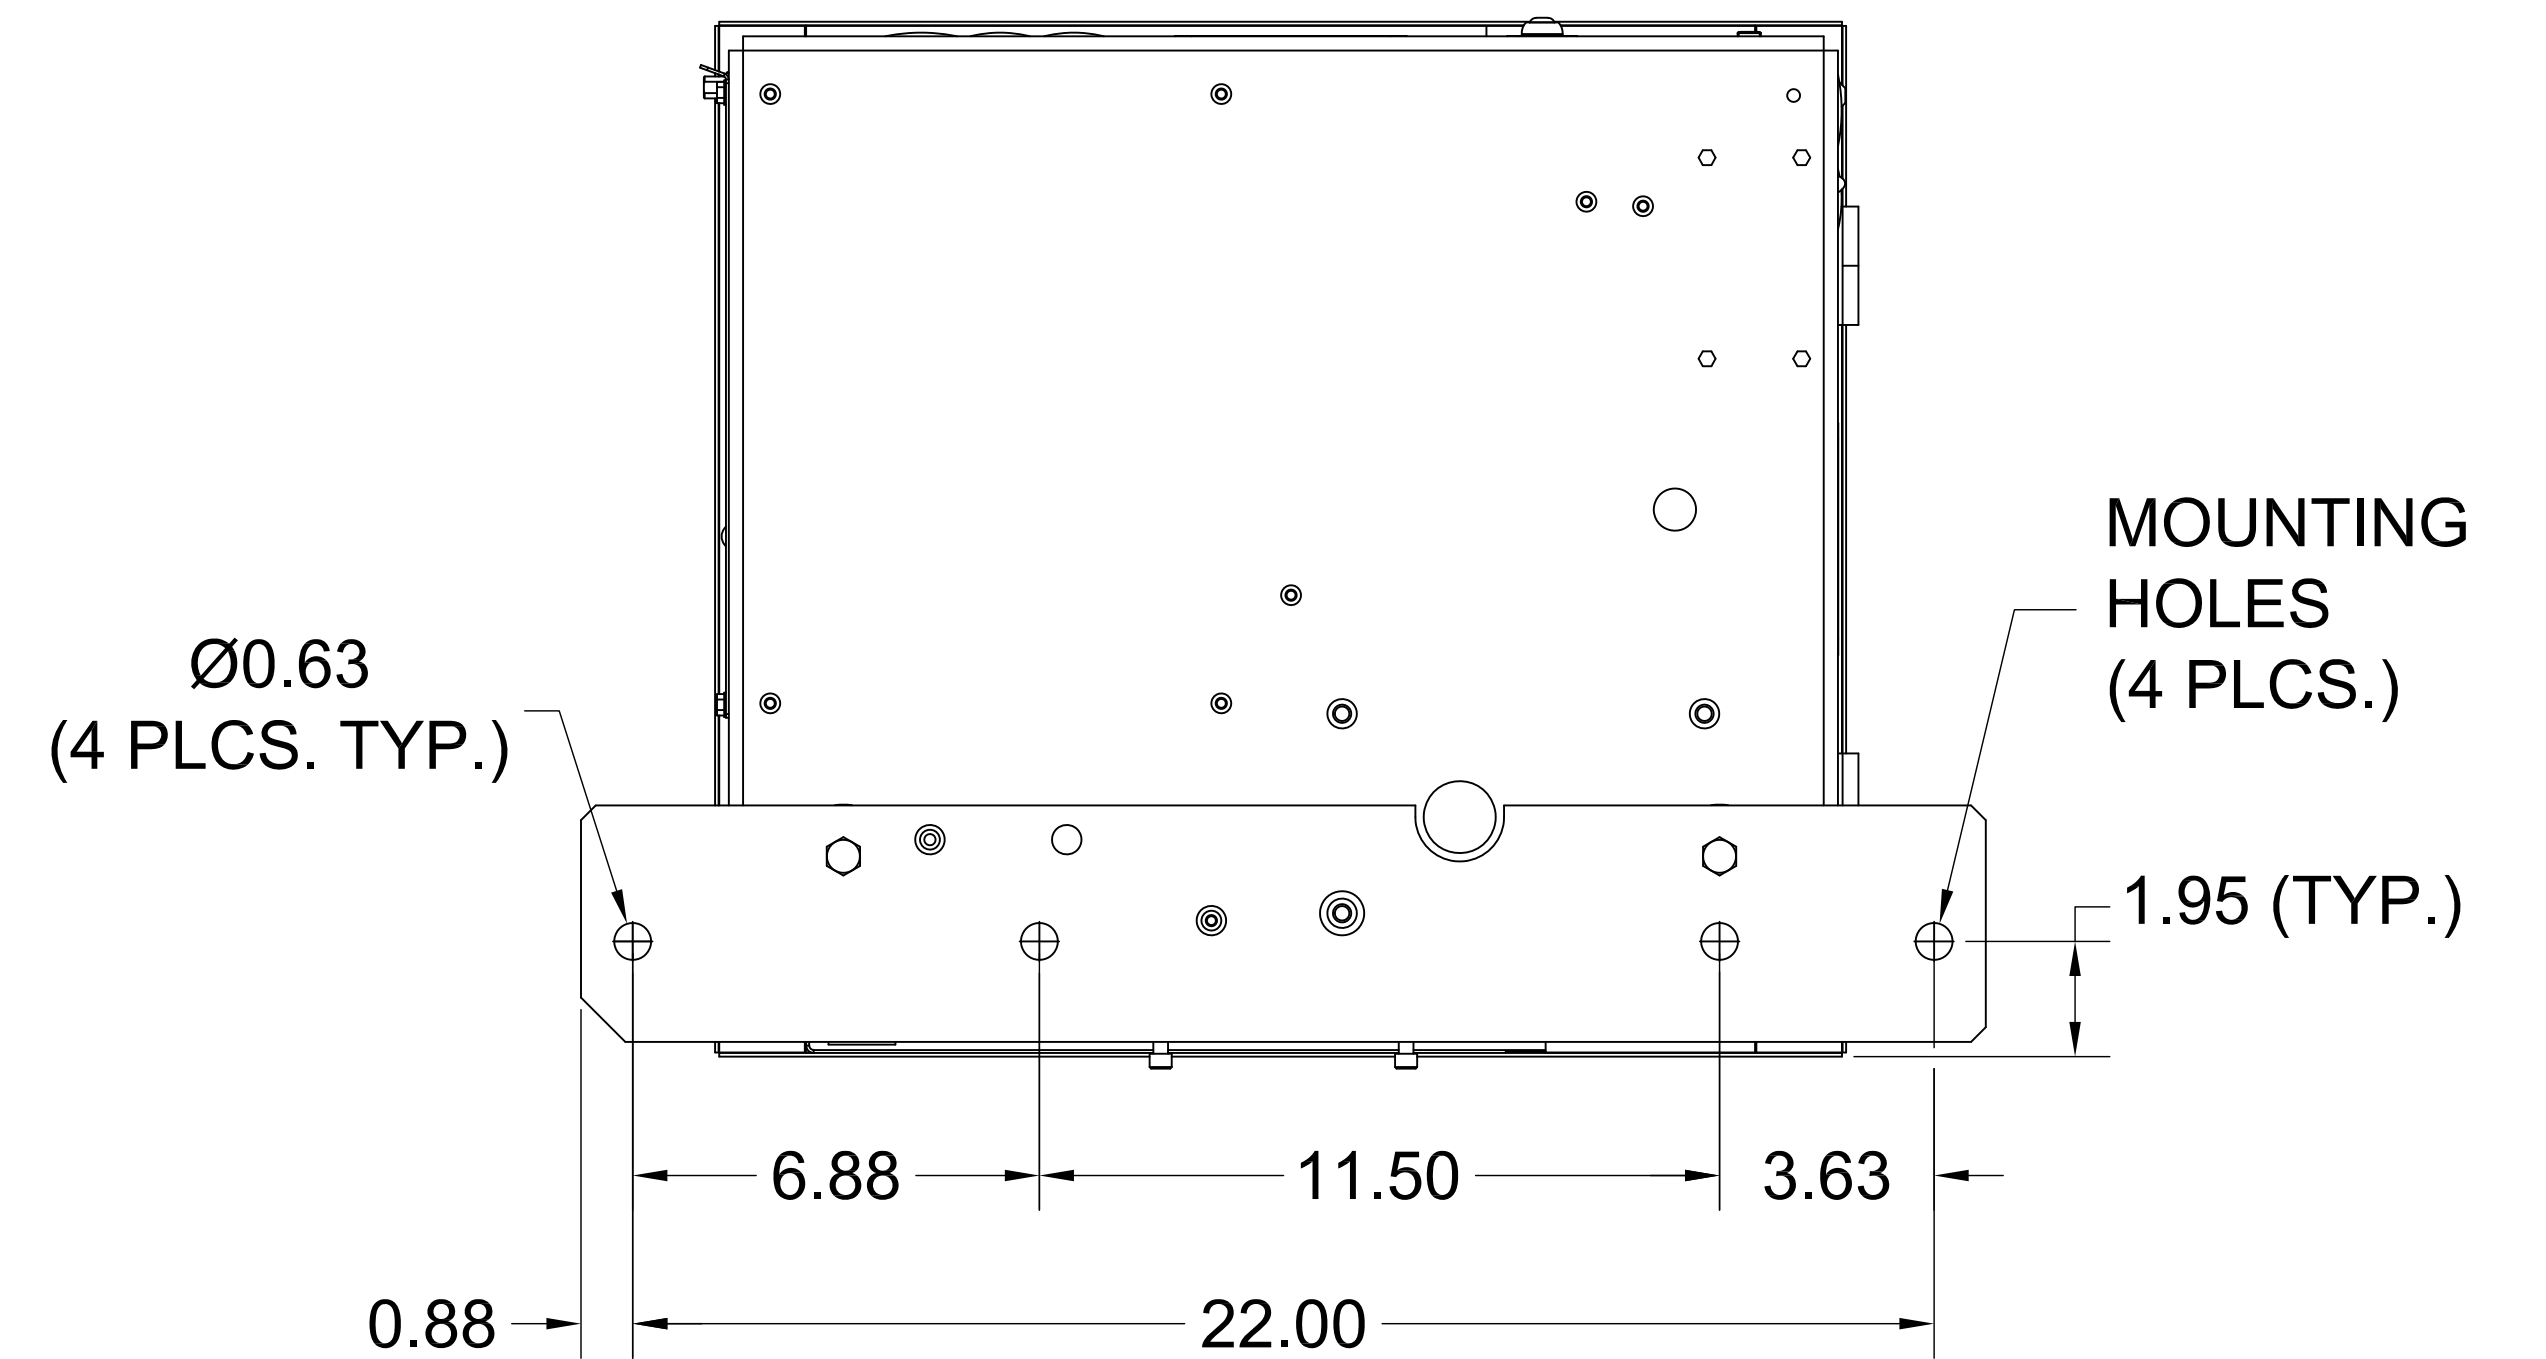

TOP VIEW

LEFT VIEW

FRONT VIEW

RIGHT VIEW

BACK VIEW

BOTTOM VIEW

(HCTDCU) 24VDC HIGH-TRAFFIC
OVERHEAD DOOR AND GATE OPERATOR

LiftMaster[®]
LIFTMASTER (CHAMBERLAIN GROUP, INC.)
ENGINEERED SERVICES

DRW. BY: B. MOFFETT	REVISION:	SHEET NO: 1/1
DATE: 07/16/2019	SCALE: NTS	
TITLE: HCTDCU OVERHEAD DOOR & GATE OPERATOR		
CAD FILE: -		