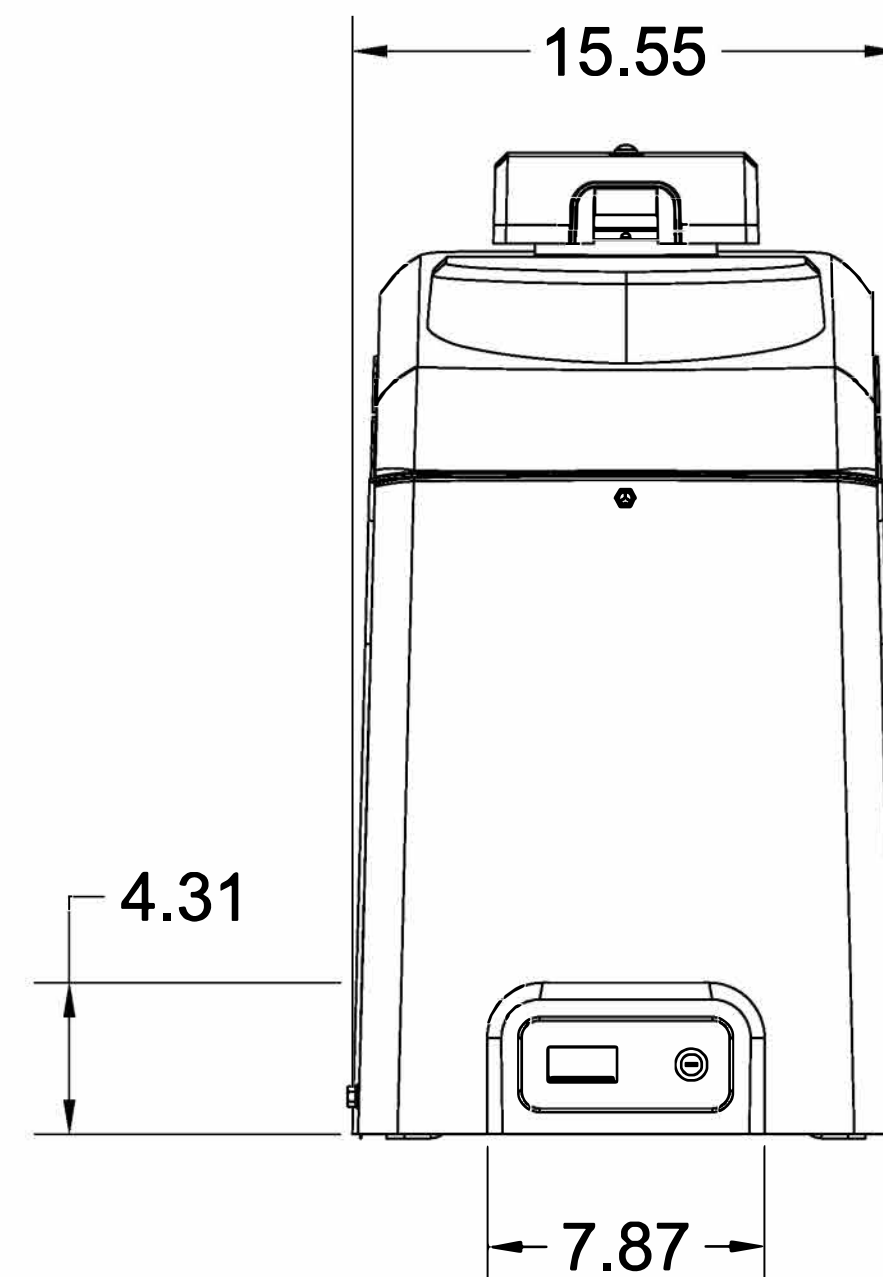

TOP VIEW

LEFT VIEW

FRONT VIEW

RIGHT VIEW

BOTTOM VIEW

(CSW24U) 24VDC HIGH-TRAFFIC COMMERCIAL SWING GATE OPERATOR

LiftMaster® LIFTMASTER (CHAMBERLAIN GROUP, INC.) ENGINEERED SERVICES		SHEET NO: 1/1
DATE: 07/10/2019	SCALE: NTS	
TITLE: CSW24U SWING GATE OPERATOR		
CAD FILE: -		