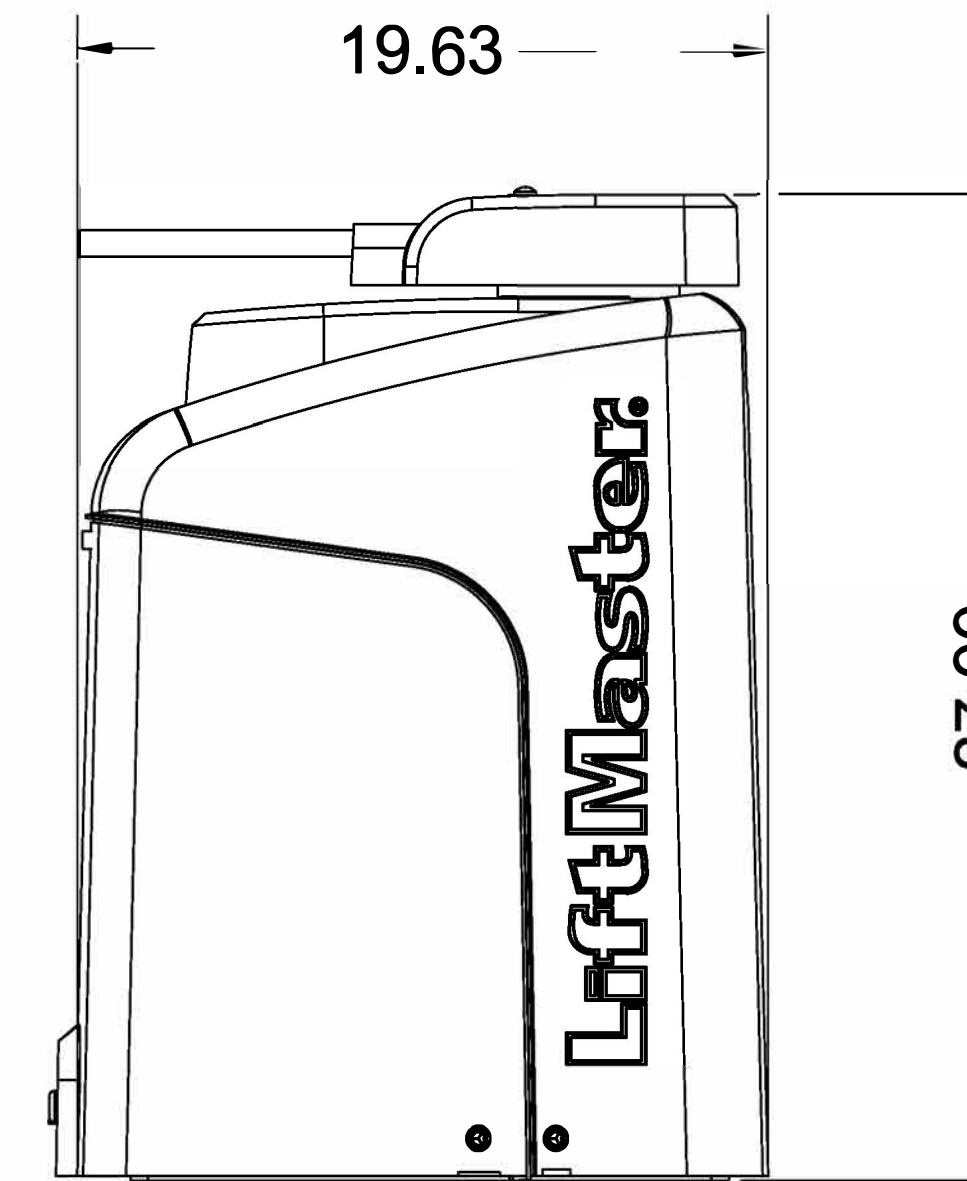

TOP VIEW

LEFT VIEW

FRONT VIEW

RIGHT VIEW

BOTTOM VIEW

(CSW24U) 24VDC HIGH-TRAFFIC COMMERCIAL SWING GATE OPERATOR

LiftMaster® LIFTMASTER (CHAMBERLAIN GROUP, INC.) ENGINEERED SERVICES		SHEET NO: 1/1
DATE: 07/10/2019	SCALE: NTS	
TITLE: CSW24U SWING GATE OPERATOR		
CAD FILE: -		