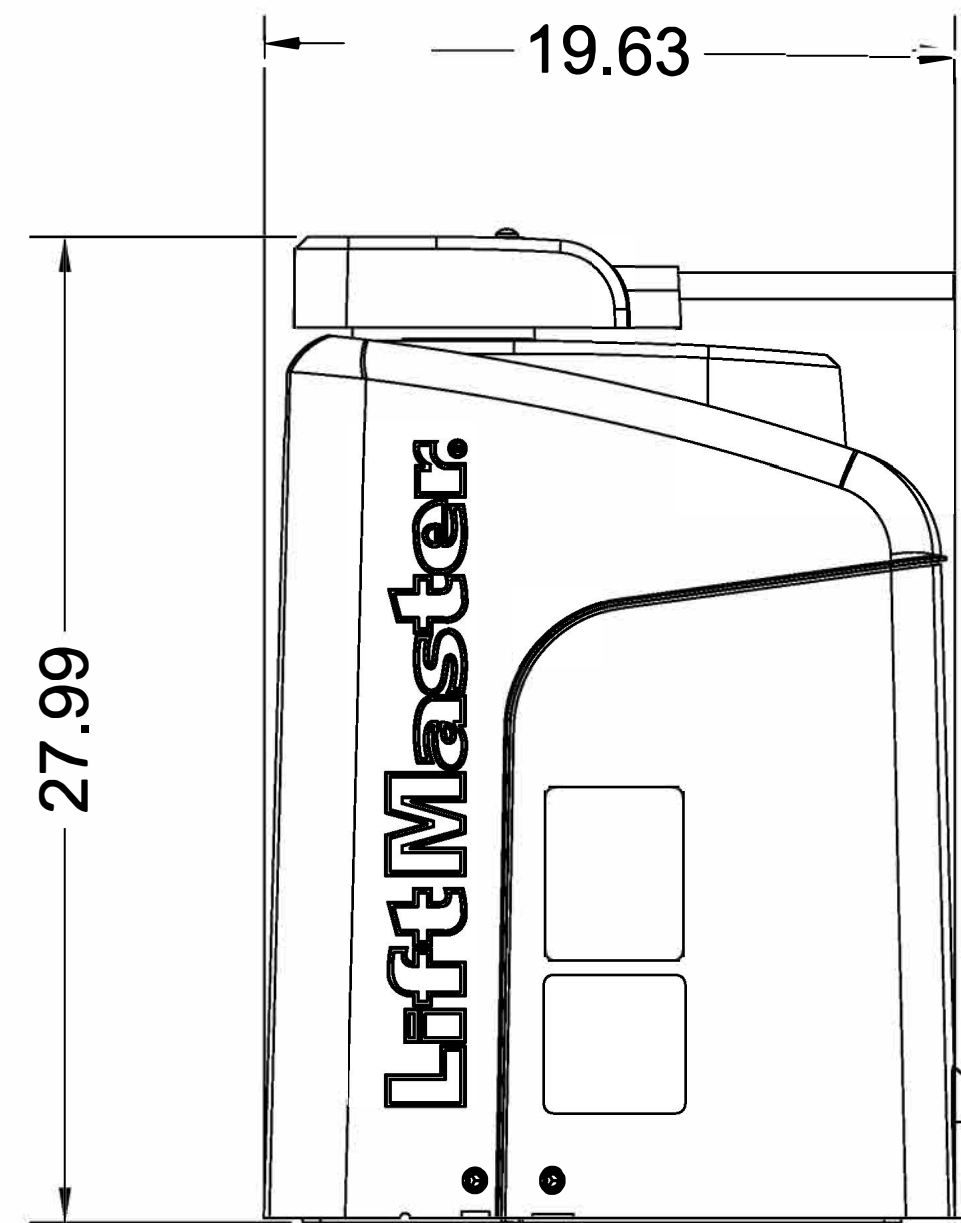

TOP VIEW

LEFT VIEW

FRONT VIEW

RIGHT VIEW

BOTTOM VIEW

(CSW24U) 24VDC HIGH-TRAFFIC COMMERCIAL SWING GATE OPERATOR

LiftMaster® LIFTMASTER (CHAMBERLAIN GROUP, INC.) ENGINEERED SERVICES		SHEET NO: 1/1
DATE: 07/10/2019	SCALE: NTS	
TITLE: CSW24U SWING GATE OPERATOR		
CAD FILE: -		