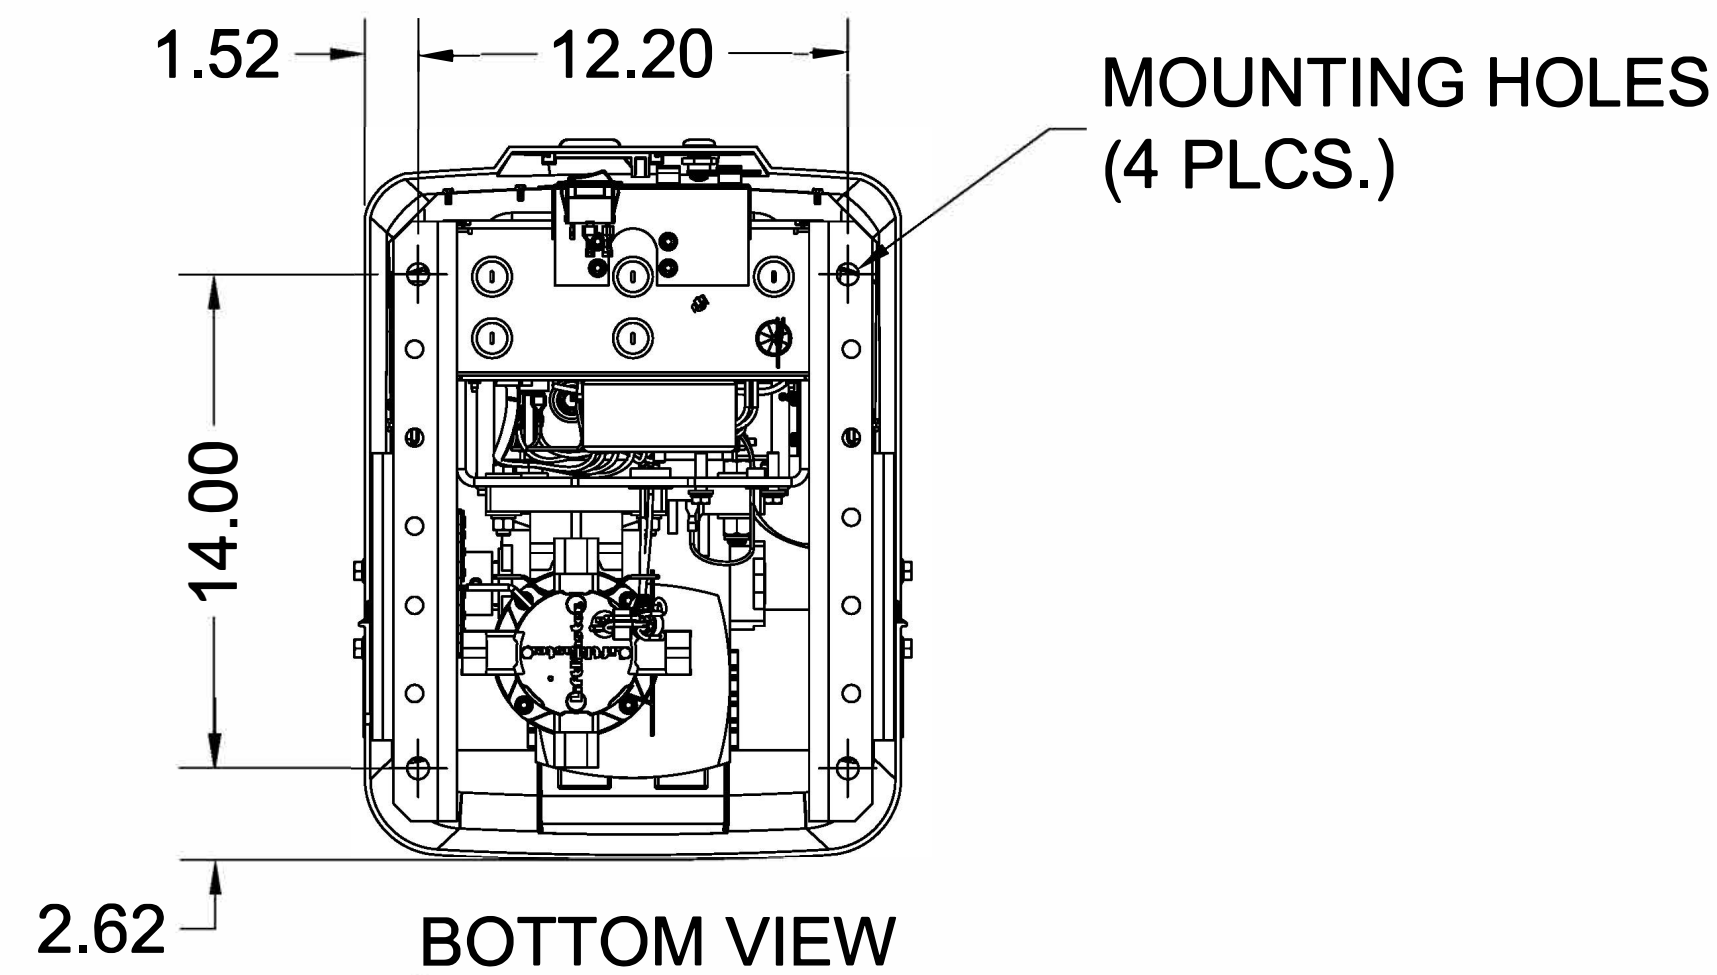

TOP VIEW

LEFT VIEW

FRONT VIEW

RIGHT VIEW

BOTTOM VIEW

(CSW24U) 24VDC HIGH-TRAFFIC COMMERCIAL SWING GATE OPERATOR

LiftMaster® LIFTMASTER (CHAMBERLAIN GROUP, INC.) ENGINEERED SERVICES		SHEET NO: 1/1
DATE: 07/10/2019	SCALE: NTS	
TITLE: CSW24U SWING GATE OPERATOR		
CAD FILE: -		