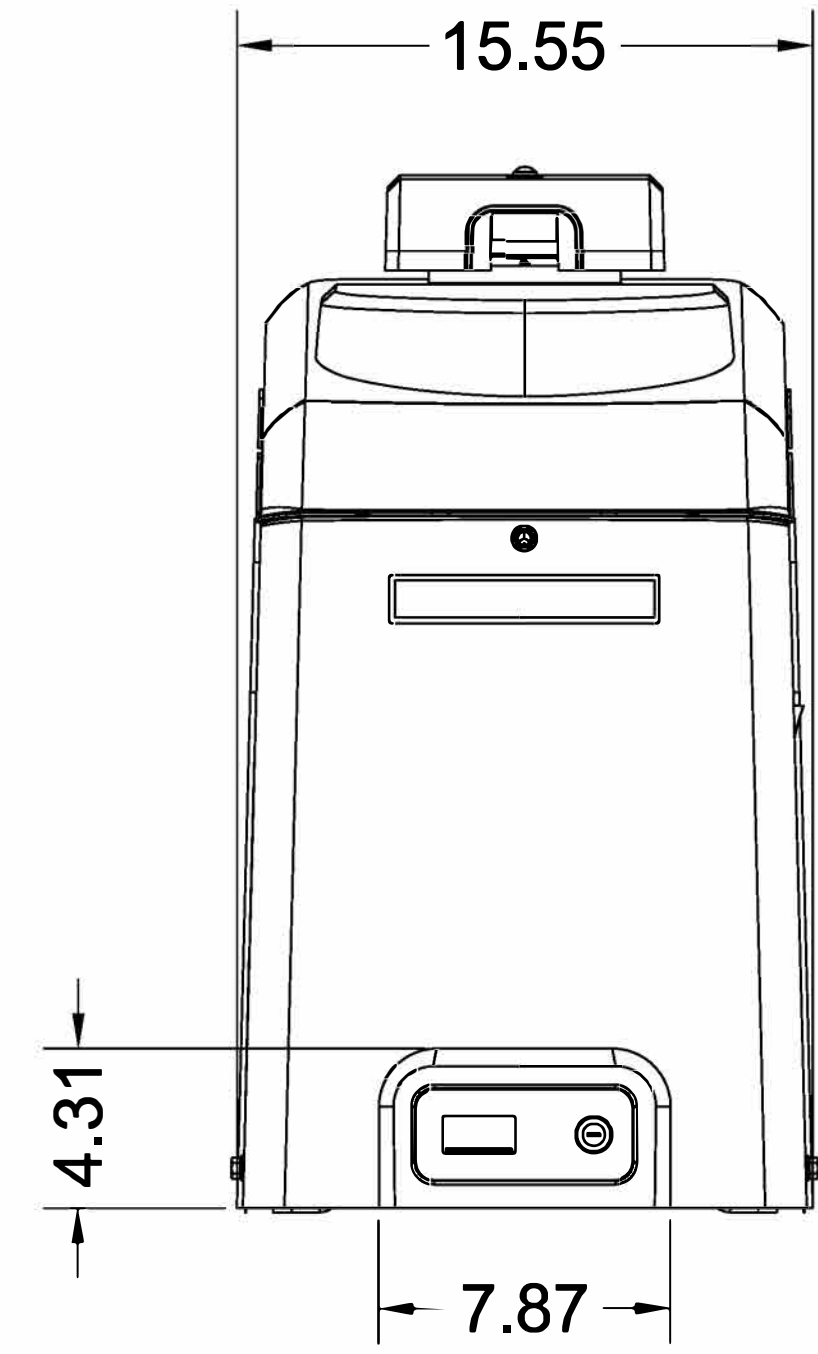

TOP VIEW

LEFT VIEW

FRONT VIEW

RIGHT VIEW

BOTTOM VIEW

(RSW12U) 12VDC RESIDENTIAL LIGHT COMMERCIAL SWING GATE OPERATOR

 LIFTMASTER (CHAMBERLAIN GROUP, INC.) ENGINEERED SERVICES		SHEET NO:
DRW. BY: B. MOFFETT	REVISION:	
DATE: 07/12/2019	SCALE: NTS	
TITLE: RSW12U SWING GATE OPERATOR		
CAD FILE: -		