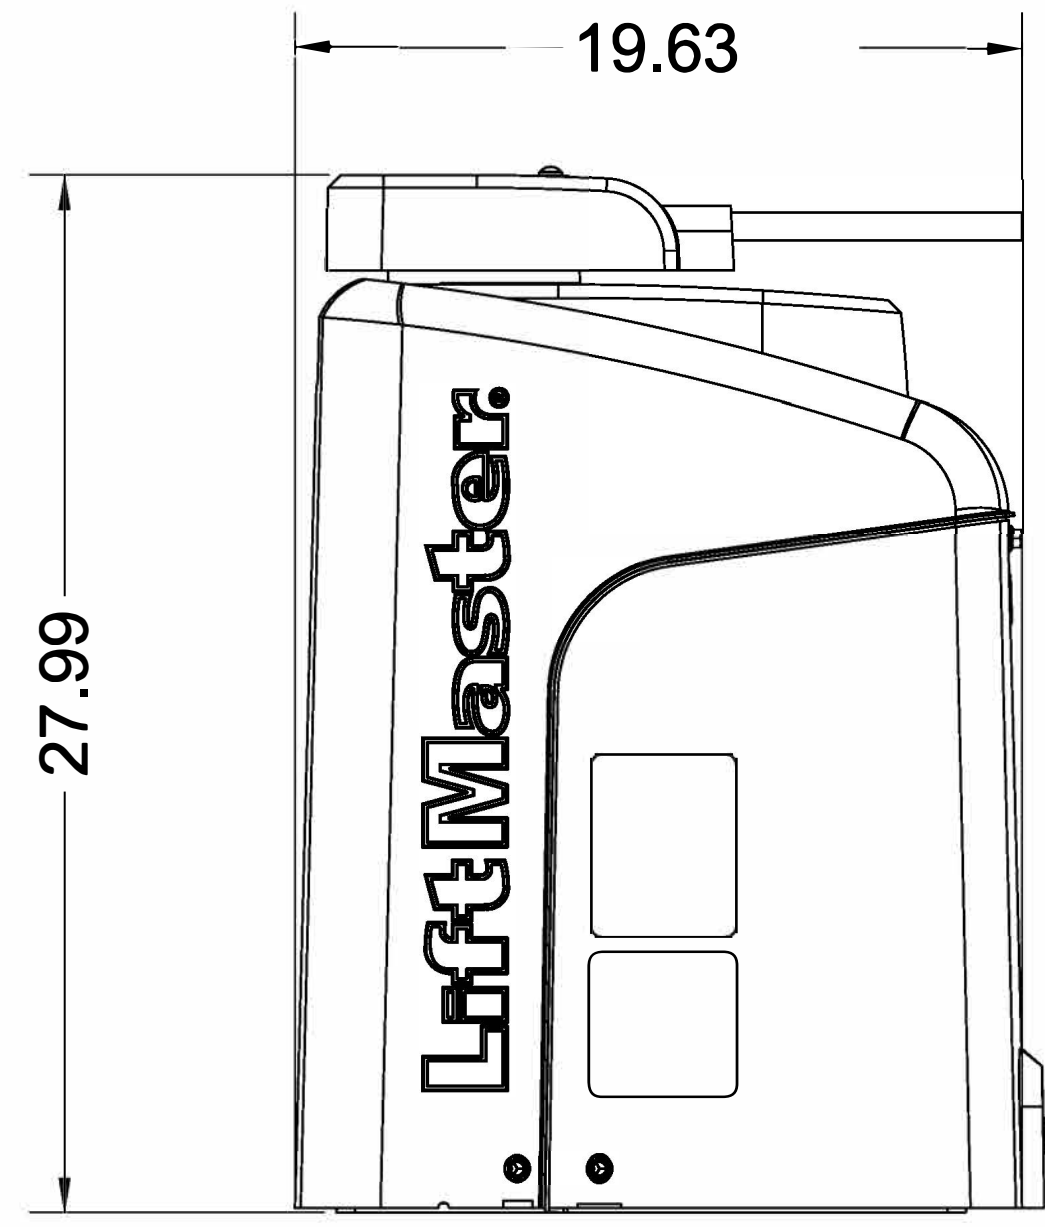

TOP VIEW

LEFT VIEW

FRONT VIEW

RIGHT VIEW

BOTTOM VIEW

(RSW12U) 12VDC RESIDENTIAL LIGHT COMMERCIAL SWING GATE OPERATOR

 LIFTMASTER (CHAMBERLAIN GROUP, INC.) ENGINEERED SERVICES		SHEET NO:
DRW. BY: B. MOFFETT	REVISION:	
DATE: 07/12/2019	SCALE: NTS	
TITLE: RSW12U SWING GATE OPERATOR		
CAD FILE: -		