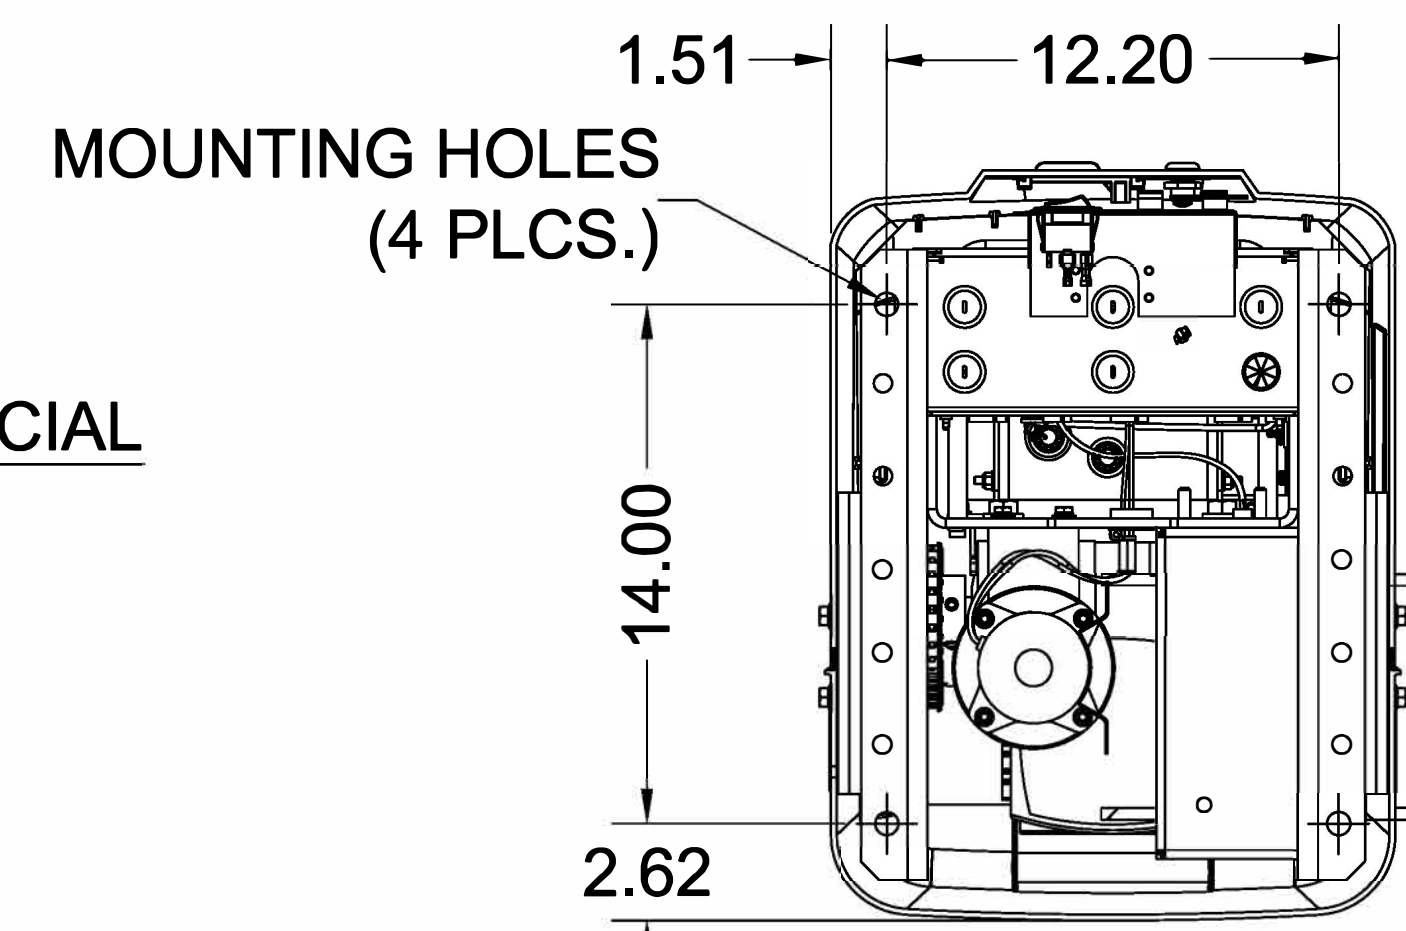

TOP VIEW

LEFT VIEW

FRONT VIEW

RIGHT VIEW

BOTTOM VIEW

(RSW12U) 12VDC RESIDENTIAL LIGHT COMMERCIAL SWING GATE OPERATOR

 LIFTMASTER (CHAMBERLAIN GROUP, INC.) ENGINEERED SERVICES		SHEET NO:
DRW. BY: B. MOFFETT	REVISION:	
DATE: 07/12/2019	SCALE: NTS	
TITLE: RSW12U SWING GATE OPERATOR		
CAD FILE: -		