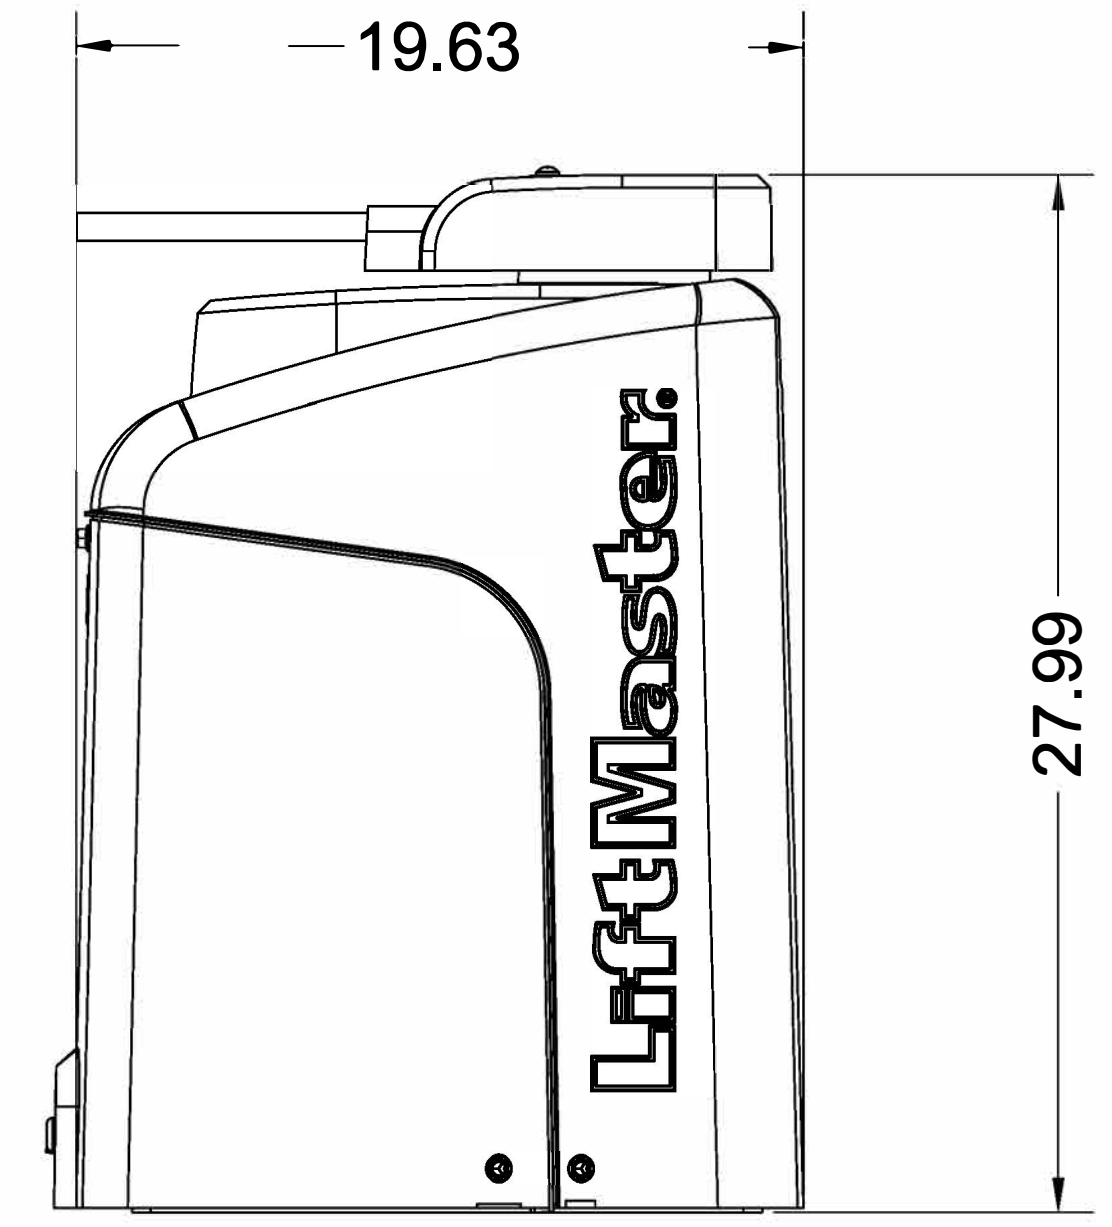

TOP VIEW

LEFT VIEW

FRONT VIEW

RIGHT VIEW

BOTTOM VIEW

(RSW12U) 12VDC RESIDENTIAL LIGHT COMMERCIAL SWING GATE OPERATOR

 LIFTMASTER (CHAMBERLAIN GROUP, INC.) ENGINEERED SERVICES		SHEET NO:
DRW. BY: B. MOFFETT	REVISION:	
DATE: 07/12/2019	SCALE: NTS	
TITLE: RSW12U SWING GATE OPERATOR		
CAD FILE: -		