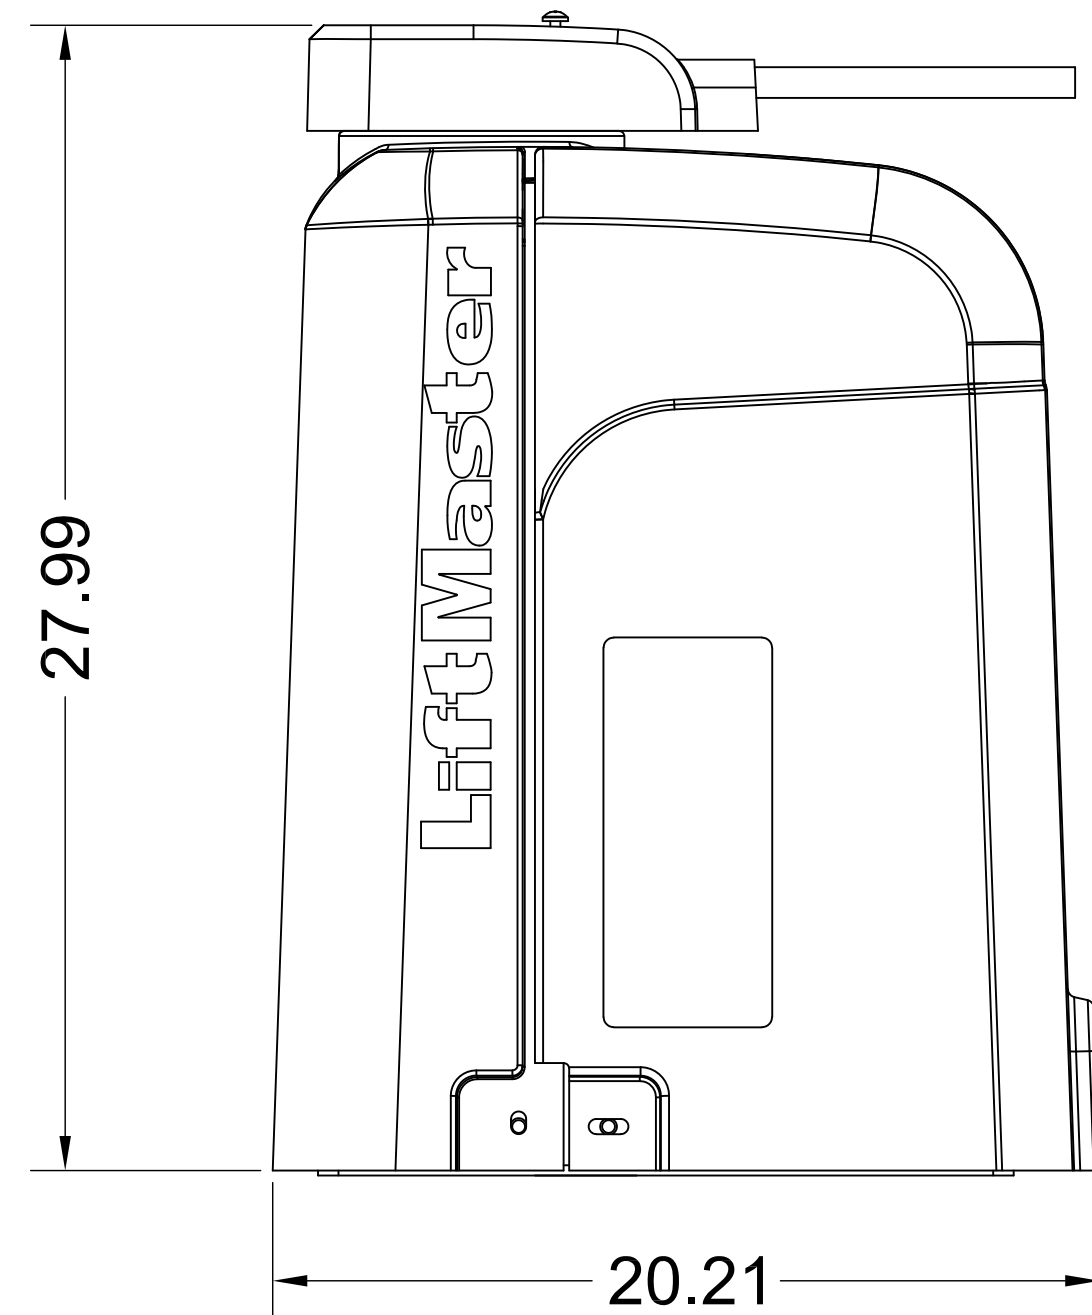

TOP VIEW

LEFT VIEW

FRONT VIEW

RIGHT VIEW

BOTTOM VIEW

(CSW200501U) AC HIGH-TRAFFIC COMMERCIAL SWING GATE OPERATOR

.5 HP OPERATOR

LiftMaster[®]

LIFTMASTER (CHAMBERLAIN GROUP, INC.)
ENGINEERED SERVICES

DRW. BY: B. MOFFETT

REVISION:

DATE: 07/12/2019

SCALE: NTS

TITLE: CSW200501U GATE OPERATOR

CAD FILE: -

SHEET NO: