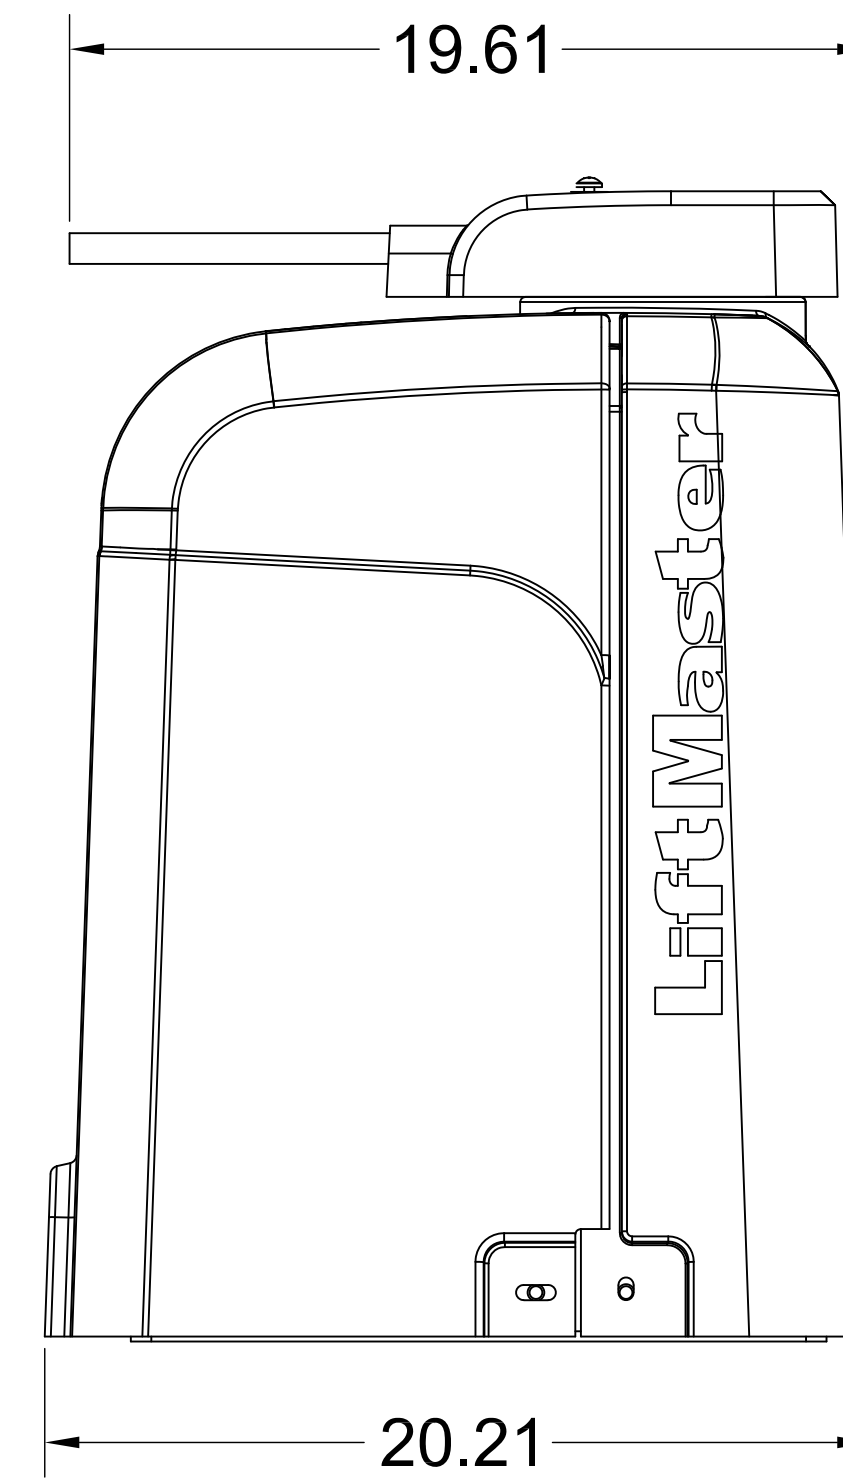

TOP VIEW

LEFT VIEW

FRONT VIEW

RIGHT VIEW

BOTTOM VIEW

(CSW200501U) AC HIGH-TRAFFIC COMMERCIAL SWING GATE OPERATOR

.5 HP OPERATOR

LiftMaster[®]

LIFTMASTER (CHAMBERLAIN GROUP, INC.)
ENGINEERED SERVICES

DRW. BY: B. MOFFETT

REVISION:

DATE: 07/12/2019

SCALE: NTS

TITLE: CSW200501U GATE OPERATOR

CAD FILE: -

SHEET NO: