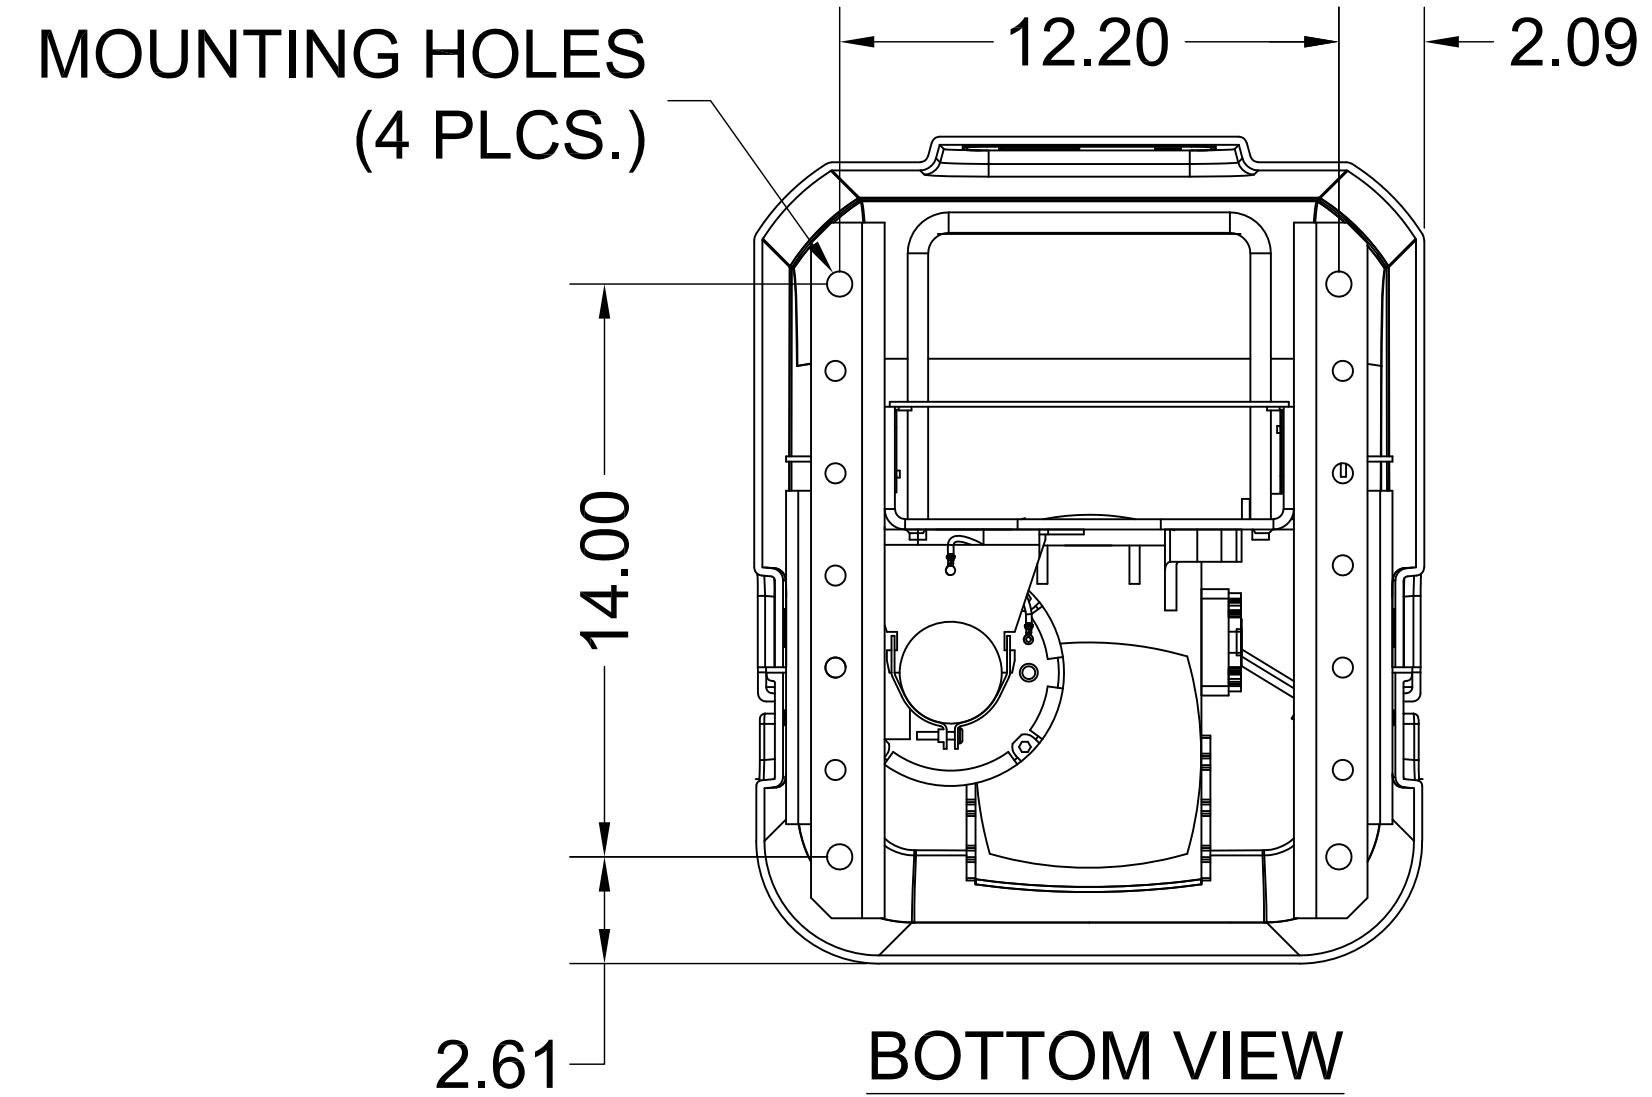

TOP VIEW

LEFT VIEW

FRONT VIEW

RIGHT VIEW

BOTTOM VIEW

(CSW200501U) AC HIGH-TRAFFIC COMMERCIAL SWING GATE OPERATOR

.5 HP OPERATOR

LiftMaster[®]

LIFTMASTER (CHAMBERLAIN GROUP, INC.)
ENGINEERED SERVICES

DRW. BY: B. MOFFETT

REVISION:

DATE: 07/12/2019

SCALE: NTS

TITLE: CSW200501U GATE OPERATOR

CAD FILE: -

SHEET NO: