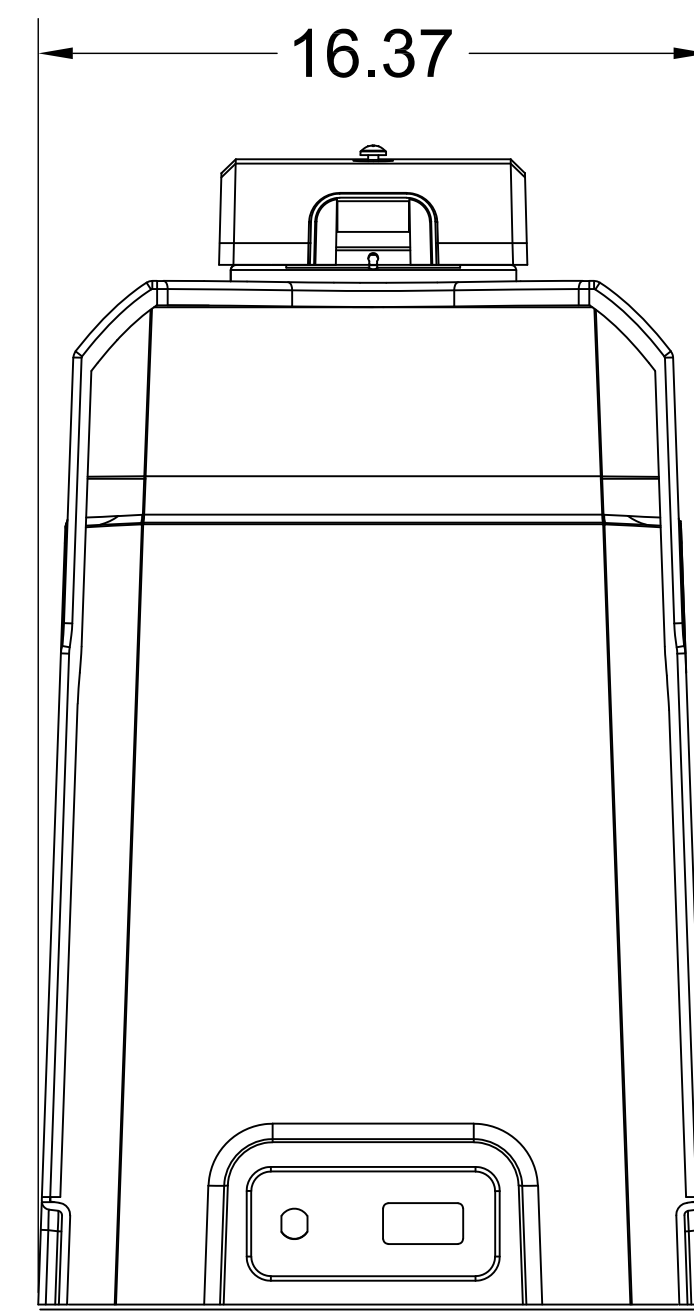

TOP VIEW

LEFT VIEW

FRONT VIEW

RIGHT VIEW

BOTTOM VIEW

(CSW200501U) AC HIGH-TRAFFIC COMMERCIAL SWING GATE OPERATOR

.5 HP OPERATOR

LiftMaster[®]