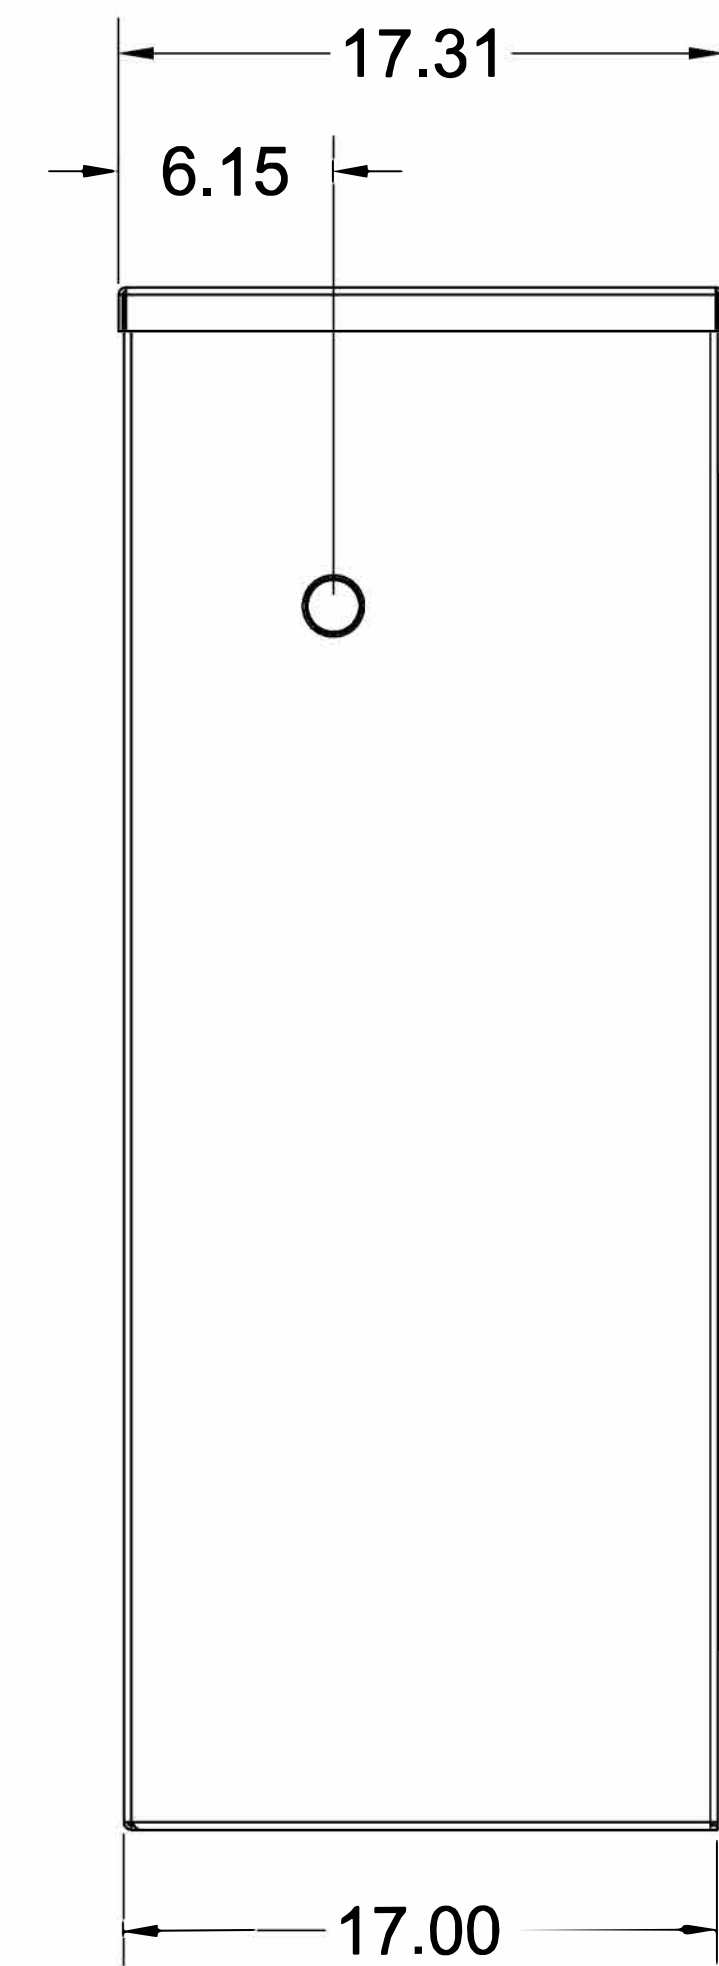

LEFT VIEW

TOP VIEW

FRONT VIEW

RIGHT VIEW

BOTTOM VIEW

MOUNTING HOLES (4 PLCS.)

(BG790) HEAVY-DUTY INDUSTRIAL BARRIER GATE OPERATOR

LiftMaster [®]		1/1
LIFTMASTER (CHAMBERLAIN GROUP, INC.) ENGINEERED SERVICES		
DRW. BY: B. MOFFETT	REVISION:	
DATE: 07/30/2019	SCALE: NTS	
TITLE: BG790 HEAVY-DUTY BARRIER GATE OPERATOR		SHEET NO:
CAD FILE: -		