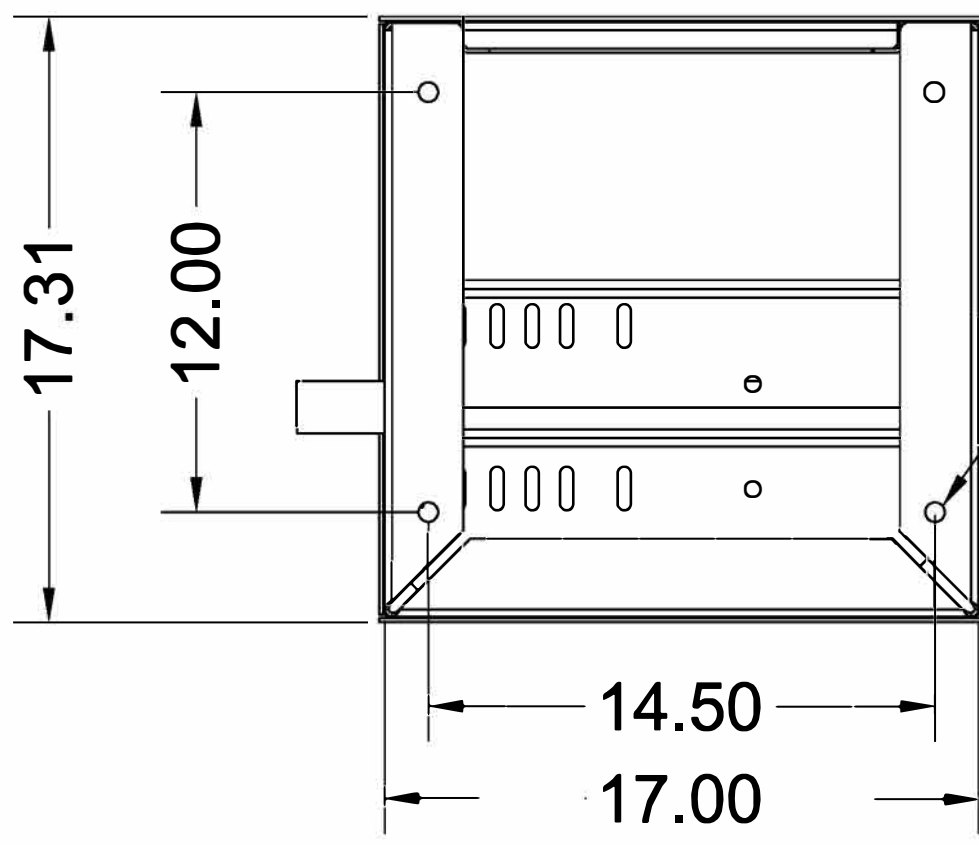

LEFT VIEW

TOP VIEW

FRONT VIEW

RIGHT VIEW

BOTTOM VIEW

MOUNTING HOLES (4 PLCS.)

(BG790) HEAVY-DUTY INDUSTRIAL BARRIER GATE OPERATOR

LiftMaster [®]		1/1
LIFTMASTER (CHAMBERLAIN GROUP, INC.) ENGINEERED SERVICES		
DRW. BY: B. MOFFETT	REVISION:	
DATE: 07/30/2019	SCALE: NTS	
TITLE: BG790 HEAVY-DUTY BARRIER GATE OPERATOR		SHEET NO:
CAD FILE: -		