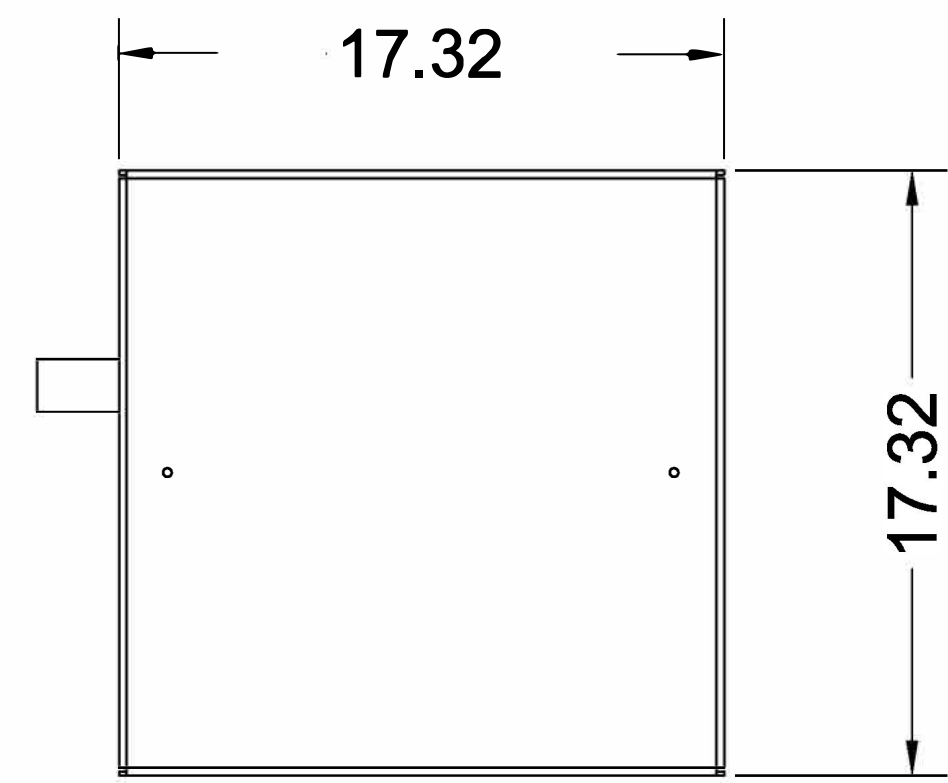

LEFT VIEW

TOP VIEW

FRONT VIEW

RIGHT VIEW

BOTTOM VIEW

MOUNTING HOLES (4 PLCS.)

(BG790) HEAVY-DUTY INDUSTRIAL BARRIER GATE OPERATOR

LiftMaster [®]		1/1
LIFTMASTER (CHAMBERLAIN GROUP, INC.) ENGINEERED SERVICES		
DRW. BY: B. MOFFETT	REVISION:	
DATE: 07/30/2019	SCALE: NTS	
TITLE: BG790 HEAVY-DUTY BARRIER GATE OPERATOR		SHEET NO:
CAD FILE: -		