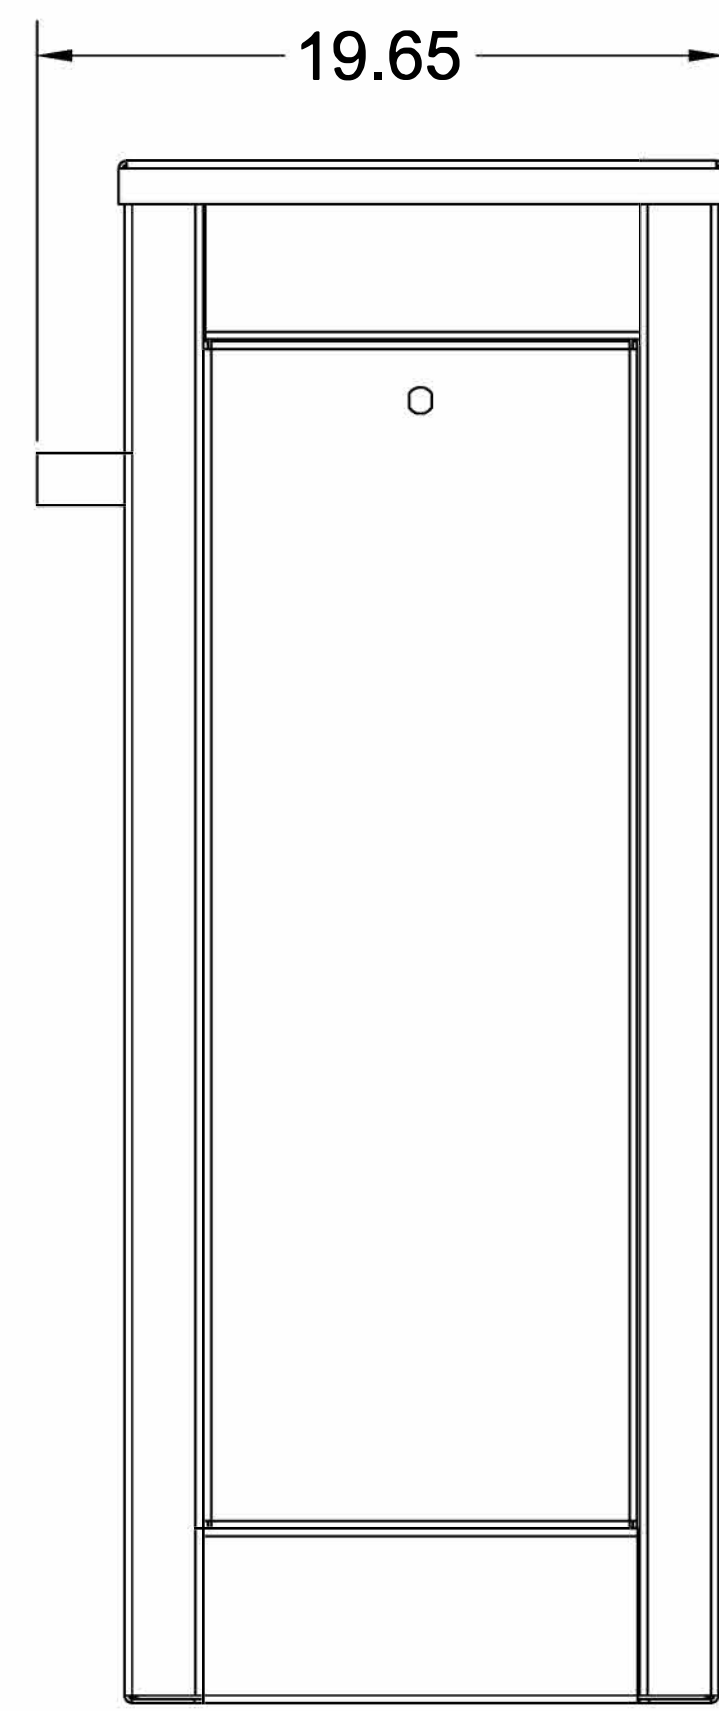

LEFT VIEW

TOP VIEW

FRONT VIEW

RIGHT VIEW

BOTTOM VIEW

MOUNTING HOLES (4 PLCS.)

(BG790) HEAVY-DUTY INDUSTRIAL BARRIER GATE OPERATOR

LiftMaster [®]		1/1
LIFTMASTER (CHAMBERLAIN GROUP, INC.) ENGINEERED SERVICES		
DRW. BY: B. MOFFETT	REVISION:	
DATE: 07/30/2019	SCALE: NTS	
TITLE: BG790 HEAVY-DUTY BARRIER GATE OPERATOR		SHEET NO:
CAD FILE: -		